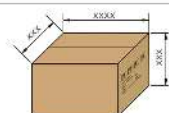

### Packaging

Dimension	Carton size	G.W./Carton	Quantity
4"	470x298x298mm	5.82KG	20pcs

LM79  
LM80