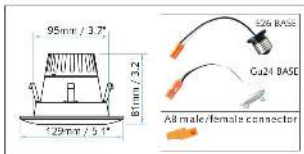

## 4" Recessed Down Light -9W LED Dimmable Retrofit Kit

Model Number:

BL-D4-09YYZZ

### Performance Summary

- ⊙ Aluminum Alloy Body with Built-in Trim Ring
- ⊙ Easy Installation into Standard 4" Downlight Can
- ⊙ Safe and Cool to Touch
- ⊙ Replace up to 80W Halogen Bulb
- ⊙ Certificate: UL/CUL Energy Star, LM79
- ⊙ Application: Home, Office, Shopping Malls
- ⊙ Warranty: 5 Years

### Ordering Information:

Item Number	Description	LED Type	Power	Voltage Input	Dimmable	CCT	Lumen Output
BL-D4-0930ZZ	4" LED Downlight Retrofit-9 Watts 3000K	SMD2835/20pcs	9W	120V	Yes, Triac	3000K	720lm
BL-D4-0940ZZ	4" LED Downlight Retrofit-9 Watts 4000K	SMD2835/20pcs	9W	120V	Yes, Triac	4000K	770lm
BL-D4-0950ZZ	4" LED Downlight Retrofit-9 Watts 5000K	SMD2835/20pcs	9W	120V	Yes, Triac	5000K	820lm

### Packaging

Dimension	Carton size	G.W./Carton	Quantity
4"	470x298x298mm	5.82KG	20pcs

LM79  
LM80