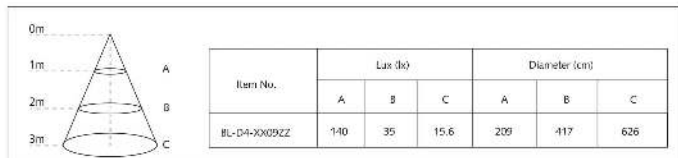

4" Recessed Down Light -9W LED Dimmable Retrofit Kit

Model Number:

BL-D4-09YYZZ

Performance Summary

- ⊙ Aluminum Alloy Body with Built-in Trim Ring
- ⊙ Easy Installation into Standard 4" Downlight Can
- ⊙ Safe and Cool to Touch
- ⊙ Replace up to 80W Halogen Bulb
- ⊙ Certificate: UL/CUL Energy Star, LM79
- ⊙ Application: Home, Office, Shopping Malls
- ⊙ Warranty: 5 Years

Ordering Information:

Item Number	Description	LED Type	Power	Voltage Input	Dimmable	CCT	Lumen Output
BL-D4-0930ZZ	4" LED Downlight Retrofit-9 Watts 3000K	SMD2835/20pcs	9W	120V	Yes, Triac	3000K	720lm
BL-D4-0940ZZ	4" LED Downlight Retrofit-9 Watts 4000K	SMD2835/20pcs	9W	120V	Yes, Triac	4000K	770lm
BL-D4-0950ZZ	4" LED Downlight Retrofit-9 Watts 5000K	SMD2835/20pcs	9W	120V	Yes, Triac	5000K	820lm

* Model Number: BL-D4-XXYYZZ

Designation for suffix: XX=rated wattage, from 0 to 99K, YY=rated color temperature, 30 for 3000K, ZZ= represent commercial use code, which could be letter 'A' to 'Z'

Other Performances

Lumen Efficacy: 80lm/w~90lm/w   CRI: Ra>80   Power Factor>0.9   THD<20   Voltage Input: 120V ac
Dimmable to 1%~100%, compatible with most triac dimmers.   Lutron & Leviton is recommended.   Suitable for Damp Location.
Certificate: UL/CUL Energy Star, LM79

Lux Chart

LM79
LM80

Photometrics

Installation Instruction

Step 1
Twist Adapter into Socket

Step 2
Insert Male Connector into Female Connector

Step 3
Insert LED into Can Housing
(Recessed Can Housing Not Included)