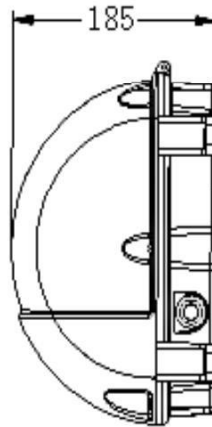

Item code Watts CCT Voltage

Example: FL02-50W-30K-120-C (WallPack-Cut off, 50W, CCT 3000K, 120-277VAC, C Type)

C-WALL PACK/AREA LIGHT

Versatile Full cut-off LED Wall Pack fixture light with a 125 lumen per watt plus output is one of the most cost effective wall light/area light on the market today. Comes standard with 30w/ 50w comes standard 1-10v dimmable.

Fixture Dimensions

Unit:mm

30W WallPack Fixture

Unit:mm

50W WallPack Fixture

C-WALL PACK/AREA LIGHT

Versatile Full cut-off LED Wall Pack fixture light with a 125 lumen per watt plus output is one of the most cost effective wall light/area light on the market today. Comes standard with 30w/ 50w comes standard 1-10v dimmable.