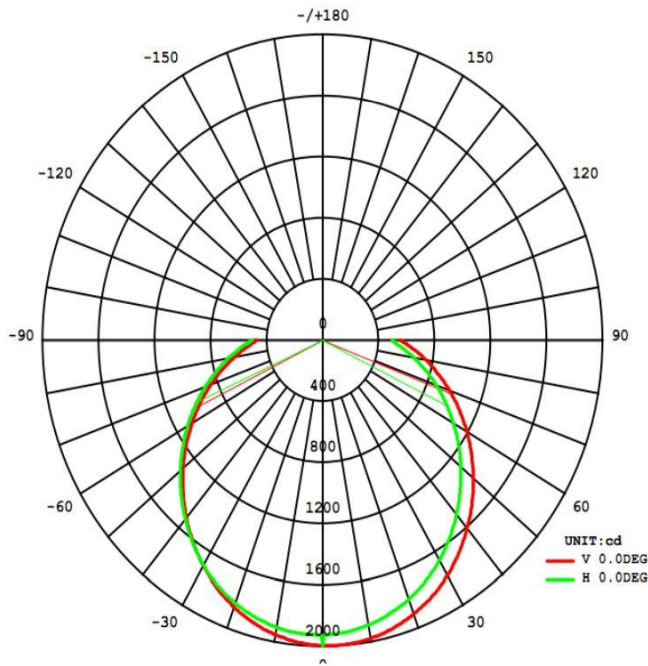

C-WALL PACK/AREA LIGHT

Versatile Full cut-off LED Wall Pack fixture light with a 125 lumen per watt plus output is one of the most cost effective wall light/area light on the market today. Comes standard with 30w/ 50w comes standard 1-10v dimmable.

Optical and Photometrics

Product Code Guide

ITEM CODE	WATTAGE	CCT	VOLTAGE	SERIES
FL02-WALLPACK-CUTOFF	30W	30K-3000K	110V	C
	50W	40K-4000K	120-277V	
		50K-5000K	347V	
		60K-6000K		
		65K-6500K		

FL02 - 30w/ 50w - 40K/ 50K - 120V - C

Item code   Watts   CCT   Voltage

Example: FL02-50W-30K-120-C (WallPack-Cut off, 50W, CCT 3000K, 120-277VAC, C Type)