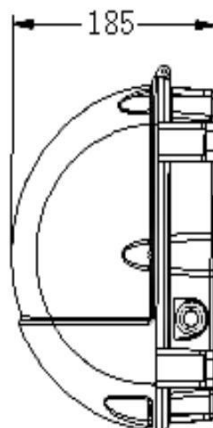

Item code Watts CCT Voltage

Example: FL02-50W-30K-120-C (WallPack-Cut off, 50W, CCT 3000K, 120-277VAC, C Type)

C-WALL PACK/AREA LIGHT

Versatile Full cut-off LED Wall Pack fixture light with a 125 lumen per watt plus output is one of the most cost effective wall light/area light on the market today. Comes standard with 30w/ 50w comes standard 1-10v dimmable.

Fixture Dimensions

Unit:mm

30W WallPack Fixture

Unit:mm

50W WallPack Fixture

C-WALL PACK/AREA LIGHT

Versatile Full cut-off LED Wall Pack fixture light with a 125 lumen per watt plus output is one of the most cost effective wall light/area light on the market today. Comes standard with 30w/ 50w comes standard 1-10v dimmable.