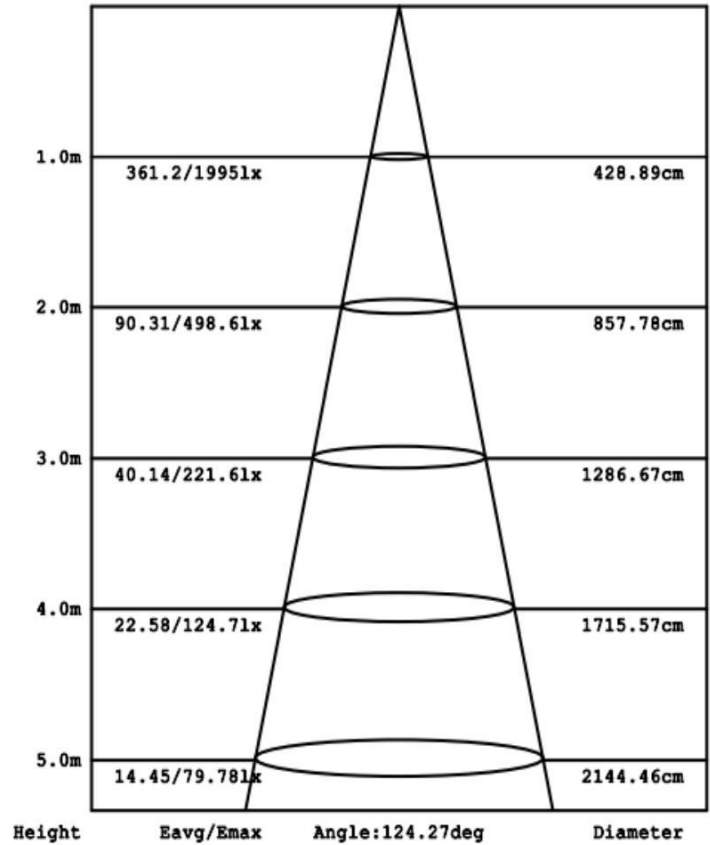

C-WALL PACK/AREA LIGHT

Versatile Full cut-off LED Wall Pack fixture light with a 125 lumen per watt plus output is one of the most cost effective wall light/area light on the market today. Comes standard with 30w/ 50w comes standard 1-10v dimmable.

Optical and Photometrics

Product Code Guide

ITEM CODE	WATTAGE	CCT	VOLTAGE	SERIES
FL02-WALLPACK-CUTOFF	30W	30K-3000K	110V	C
	50W	40K-4000K	120-277V	
		50K-5000K	347V	
		60K-6000K		
		65K-6500K		

FL02 - 30w/ 50w - 40K/ 50K - 120V - C

Item code   Watts   CCT   Voltage

Example: FL02-50W-30K-120-C (WallPack-Cut off, 50W, CCT 3000K, 120-277VAC, C Type)