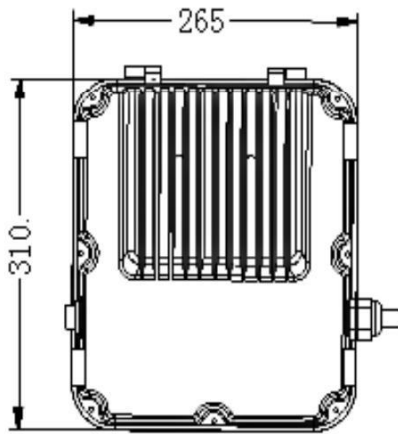

Item code Watts CCT Voltage

Example: FL02-50W-30K-120-C (WallPack-Cut off, 50W, CCT 3000K, 120-277VAC, C Type)

C-WALL PACK/AREA LIGHT

Versatile Full cut-off LED Wall Pack fixture light with a 125 lumen per watt plus output is one of the most cost effective wall light/area light on the market today. Comes standard with 30w/ 50w comes standard 1-10v dimmable.

Fixture Dimensions

Unit:mm

30W WallPack Fixture

Unit:mm

50W WallPack Fixture

C-WALL PACK/AREA LIGHT

Versatile Full cut-off LED Wall Pack fixture light with a 125 lumen per watt plus output is one of the most cost effective wall light/area light on the market today. Comes standard with 30w/ 50w comes standard 1-10v dimmable.