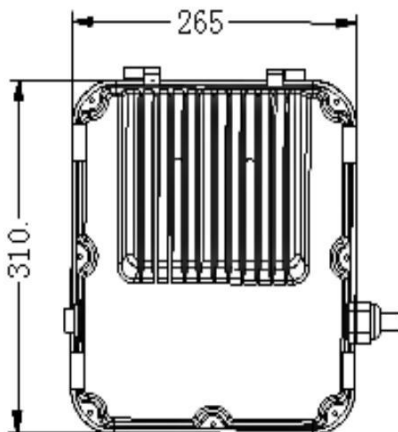

Item code Watts CCT Voltage

Example: FL02-50W-30K-120-C (WallPack-Cut off, 50W, CCT 3000K, 120-277VAC, C Type)

C-WALL PACK/AREA LIGHT

Versatile Full cut-off LED Wall Pack fixture light with a 125 lumen per watt plus output is one of the most cost effective wall light/area light on the market today. Comes standard with 30w/ 50w comes standard 1-10v dimmable.

Fixture Dimensions

Unit:mm

30W WallPack Fixture

Unit:mm

50W WallPack Fixture

C-WALL PACK/AREA LIGHT

Versatile Full cut-off LED Wall Pack fixture light with a 125 lumen per watt plus output is one of the most cost effective wall light/area light on the market today. Comes standard with 30w/ 50w comes standard 1-10v dimmable.