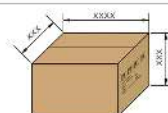

Packaging

Dimension	Carton size	G.W./Carton	Quantity
4"	470x298x298mm	5.82KG	20pcs