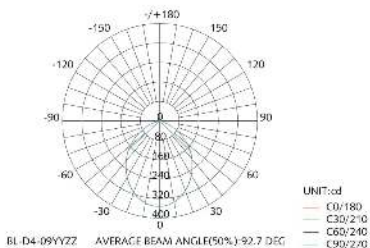

Photometrics