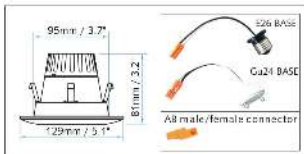

4" Recessed Down Light -9W LED Dimmable Retrofit Kit

Model Number:

BL-D4-09YYZZ

Performance Summary

- ⊙ Aluminum Alloy Body with Built-in Trim Ring
- ⊙ Easy Installation into Standard 4" Downlight Can
- ⊙ Safe and Cool to Touch
- ⊙ Replace up to 80W Halogen Bulb
- ⊙ Certificate: UL/CUL Energy Star, LM79
- ⊙ Application: Home, Office, Shopping Malls
- ⊙ Warranty: 5 Years

Ordering Information:

| Item Number | Description | LED Type | Power | Voltage Input | Dimmable | CCT | Lumen Output |
|--------------|---|---------------|-------|---------------|------------|-------|--------------|
| BL-D4-0930ZZ | 4" LED Downlight Retrofit-9 Watts 3000K | SMD2835/20pcs | 9W | 120V | Yes, Triac | 3000K | 720lm |
| BL-D4-0940ZZ | 4" LED Downlight Retrofit-9 Watts 4000K | SMD2835/20pcs | 9W | 120V | Yes, Triac | 4000K | 770lm |
| BL-D4-0950ZZ | 4" LED Downlight Retrofit-9 Watts 5000K | SMD2835/20pcs | 9W | 120V | Yes, Triac | 5000K | 820lm |

* Model Number: BL-D4-XXYYZZ

Designation for suffix: XX=rated wattage, from 0 to 99K, YY=rated color temperature, 30 for 3000K, ZZ= represent commercial use code, which could be letter 'A' to 'Z'

Other Performances

| Dimension | Carton size | G.W./Carton | Quantity |
|-----------|---------------|-------------|----------|
| 4" | 470x298x298mm | 5.82KG | 20pcs |

LM79
LM80