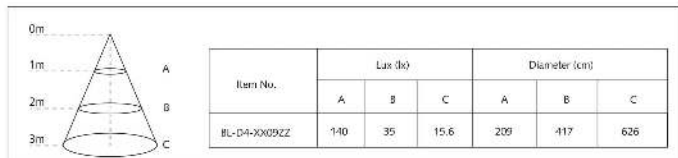

4" Recessed Down Light -9W LED Dimmable Retrofit Kit

Model Number:

BL-D4-09YYZZ

Performance Summary

- ⊙ Aluminum Alloy Body with Built-in Trim Ring
- ⊙ Easy Installation into Standard 4" Downlight Can
- ⊙ Safe and Cool to Touch
- ⊙ Replace up to 80W Halogen Bulb
- ⊙ Certificate: UL/CUL Energy Star, LM79
- ⊙ Application: Home, Office, Shopping Malls
- ⊙ Warranty: 5 Years

Ordering Information:

Item Number	Description	LED Type	Power	Voltage Input	Dimmable	CCT	Lumen Output
BL-D4-0930ZZ	4" LED Downlight Retrofit-9 Watts 3000K	SMD2835/20pcs	9W	120V	Yes, Triac	3000K	720lm
BL-D4-0940ZZ	4" LED Downlight Retrofit-9 Watts 4000K	SMD2835/20pcs	9W	120V	Yes, Triac	4000K	770lm
BL-D4-0950ZZ	4" LED Downlight Retrofit-9 Watts 5000K	SMD2835/20pcs	9W	120V	Yes, Triac	5000K	820lm

* Model Number: BL-D4-XXYYZZ

Designation for suffix: XX=rated wattage, from 0 to 99K, YY=rated color temperature, 30 for 3000K, ZZ= represent commercial use code, which could be letter 'A' to 'Z'

Other Performances

Lumen Efficacy: 80lm/w~90lm/w   CRI: Ra>80   Power Factor>0.9   THD<20   Voltage Input: 120V ac
Dimmable to 1%~100%, compatible with most triac dimmers.   Lutron & Leviton is recommended.   Suitable for Damp Location.
Certificate: UL/CUL Energy Star, LM79

Lux Chart

LM79
LM80

Photometrics

Installation Instruction