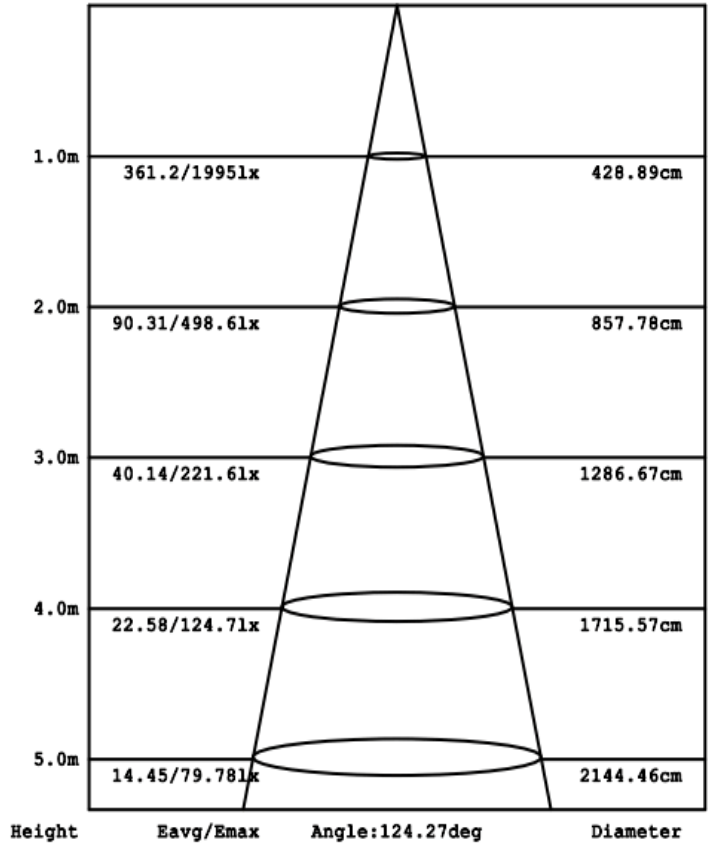

C-WALL PACK/AREA LIGHT

Versatile Full cut-off LED Wall Pack fixture light with a 125 lumen per watt plus output is one of the most cost effective wall light/area light on the market today. Comes standard with 30w/ 50w comes standard 1-10v dimmable.

Optical and Photometrics

Product Code Guide

ITEM CODE	WATTAGE	CCT	VOLTAGE	SERIES
FL02-WALLPACK-CUTOFF	30W 50W	30K-3000K	110V 120-277V 347V	C
		40K-4000K		
		50K-5000K		
		55K-5500K		
		60K-6000K		
		65K-6500K		

FL02 - 30w/ 50w - 40K/ 50K - 120V - C

Item code   Watts   CCT   Voltage

Example: FL02-50W-30K-120-C (WallPack-Cut off, 50W, CCT 3000K, 120-277VAC, C Type)