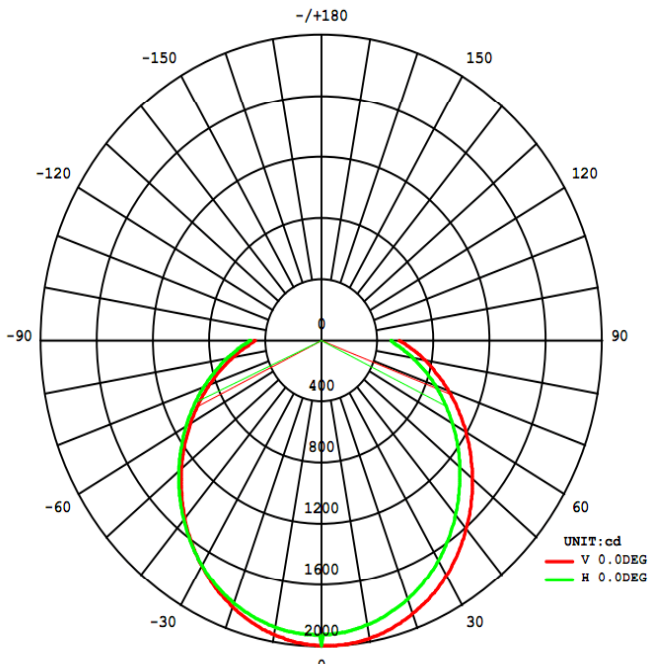

C-WALL PACK/AREA LIGHT

Versatile Full cut-off LED Wall Pack fixture light with a 125 lumen per watt plus output is one of the most cost effective wall light/area light on the market today. Comes standard with 30w/ 50w comes standard 1-10v dimmable.

Optical and Photometrics

Product Code Guide

ITEM CODE	WATTAGE	CCT	VOLTAGE	SERIES
FL02-WALLPACK-CUTOFF	30W 50W	30K-3000K	110V 120-277V 347V	C
		40K-4000K		
		50K-5000K		
		55K-5500K		
		60K-6000K		
		65K-6500K		

FL02 - 30w/ 50w - 40K/ 50K - 120V - C

Item code   Watts   CCT   Voltage

Example: FL02-50W-30K-120-C (WallPack-Cut off, 50W, CCT 3000K, 120-277VAC, C Type)