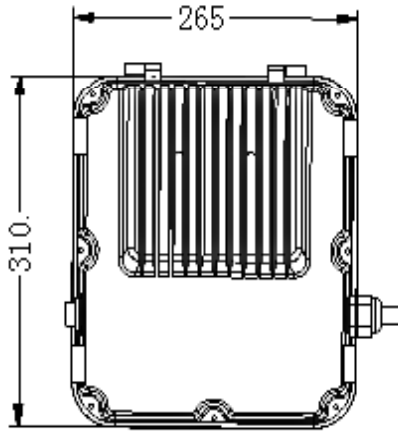

Item code                      Watts                      CCT                      Voltage

Example: FL02-50W-30K-120-C ( WallPack-Cut off, 50W, CCT 3000K, 120-277VAC, C Type)

## C-WALL PACK/AREA LIGHT

Versatile Full cut-off LED Wall Pack fixture light with a 125 lumen per watt plus output is one of the most cost effective wall light/area light on the market today. Comes standard with 30w/ 50w comes standard 1-10v dimmable.

### Fixture Dimensions

Unit:mm

**30W WallPack Fixture**

Unit:mm

**50W WallPack Fixture**