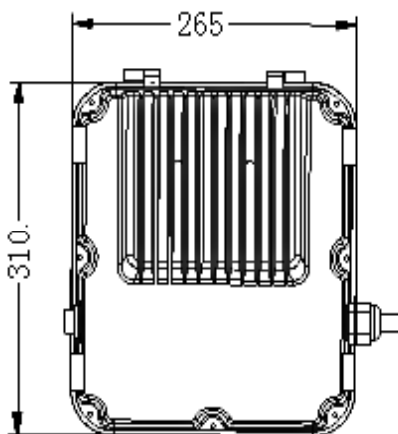

## C-WALL PACK/AREA LIGHT

Versatile Full cut-off LED Wall Pack fixture light with a 125 lumen per watt plus output is one of the most cost effective wall light/area light on the market today. Comes standard with 30w/ 50w comes standard 1-10v dimmable.

### Fixture Dimensions

Unit:mm

**30W WallPack Fixture**

Unit:mm

**50W WallPack Fixture**