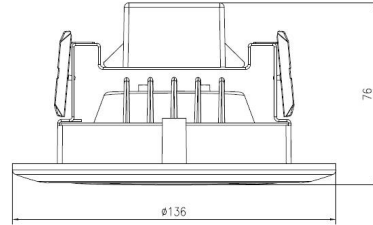

LED DOWN LIGHT

D504-XXXX

Size : Φ 136x76mm(5.35x2.99")

Characteristics

Item Number	D504-XXXX
Description	4" LED Eyeball Down Light
Voltage	120V AC
Power	10W
Dimmable	Yes
LED Type	SMD
CRI	>90
Lumens	700 lms
Color	27/30/40/50k
Life time	50,000 hours
Certificate	ETL,Energy Star,FCC,JA8

Application

Easy to Install in 3 Easy Steps:

Step1: Twist adaptor into socket.

Step2: Insert male connector into female one.

Step3: Insert LED trim.

Packaging

Size	Carton Size	Pcs/CTN	N.W.	G.W.
4"	43.5x37x16cm/17.13x14.57x6.3"	12	6.5kgs/14.33 lbs	8.5kgs/18.74 lbs