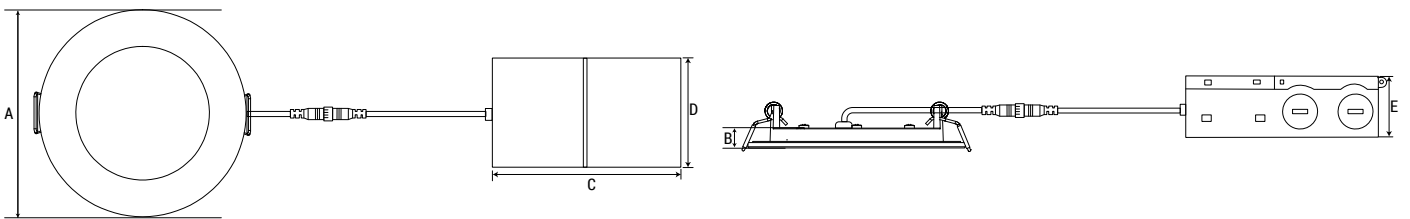

ENERGY SAVINGS

80% more energy savings than halogen lamps.

LISTING

ETL Listed. Energy Star.

Specification subject to change without notice

Catalog Number: Project Name: Note: Date: Type:

3inch & 4inch & 6inch & 8inch: Easily flip the switch for desired CCT

Products view

SIZE & DIMENSION

SIZE	A	B	C	D	E
3inch	Φ3.62"(92mm)	0.39"(9.9mm)	3.94"(100mm)	2.68"(68mm)	1.34"(34mm)
4inch	Φ4.92"(125mm)	0.39"(9.9mm)	4.73"(120.1mm)	2.77"(70.4mm)	1.34"(34.1mm)
6inch	Φ6.89"(175mm)	0.39"(9.9mm)	4.73"(120.1mm)	2.77"(70.4mm)	1.34"(34.1mm)
8inch	Φ8.82"(224mm)	0.39"(9.9mm)	4.73"(120.1mm)	2.77"(70.4mm)	1.34"(34.1mm)

SIZE	HOLE SIZE
3inch	3 5/64"(78mm)
4inch	4 21/64"(110mm)
6inch	6 19/64"(160mm)
8inch	8 5/64"(205mm)

Specification subject to change without notice