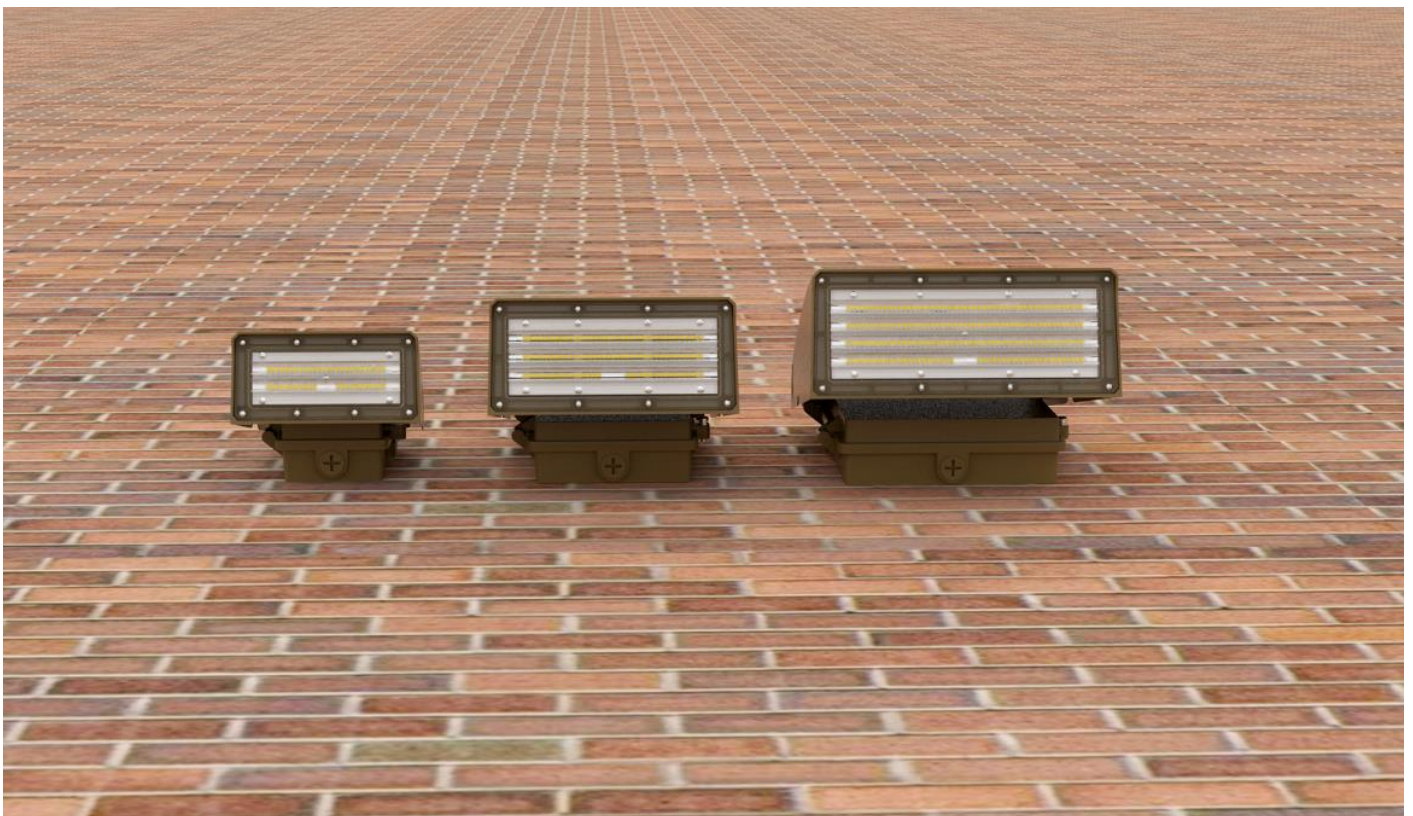

SPECIFICATION SHEET

Low Profile Wall LED LIGHT

ITEM NO.:
SL-WPQS-30WC
SL-WPQS-40WC
SL-WPQS-60WC
SL-WPQS-80WC
SL-WPQS-100WC
SL-WPQS-120WC

Max.8M

Light Sensor

Hold Time
10s~+∞

Mounting Height
15 m Max.

Cluster-control
Version

Automatic
Dimming

5 Years
Guarantee

LED WALL PACK LIGHT

Low profile design to complement any building exterior

The Low Profile Wall Mount features a discreet design that will complement any building exterior. Three sizes are available in 30,40,60,80,100 and 120W output to accommodate multiple mounting heights. Low Profile Wall light delivers up to 120 lumens per watt for excellent energy savings over HID.

Benefits

- Low profile design complements surroundings
- Full cutoff performance for optimal illumination
- Easy mounting for simple installation
- Long life and reduced maintenance

Features

- Energy saving LED technology
- Available in three sizes to accommodate multiple mounting heights
- Architectural bronze finish
- 5 year limited warranty

Applications

- Walkways
- Security Lighting
- Bridges, Monuments, Facades
- Residential

LED WALL PACK LIGHT

Usage scenario

LED WALL PACK LIGHT

Line-Up

Model No.	Watts(W)	Luminaire Efficacy	Dimension(mm)	LED type	Light Color(K)	Beam Angle(Degree)
SL-WPQS-30W	30	120LM/W	205 * 165 * 98	3030	4000K~5700K	60*85
SL-WPQS-40W	40	120LM/W	205 * 165 * 98	3030	4000K~5700K	60*85
SL-WPQS-60W	60	120LM/W	280 * 210 * 110	3030	4000K~5700K	60*85
SL-WPQS-80W	80	120LM/W	280 * 210 * 110	3030	4000K~5700K	60*85
SL-WPQS-100W	100	120LM/W	330 * 267 * 124	3030	4000K~5700K	60*85
SL-WPQS-120W	120	120LM/W	330 * 267 * 124	3030	4000K~5700K	60*85