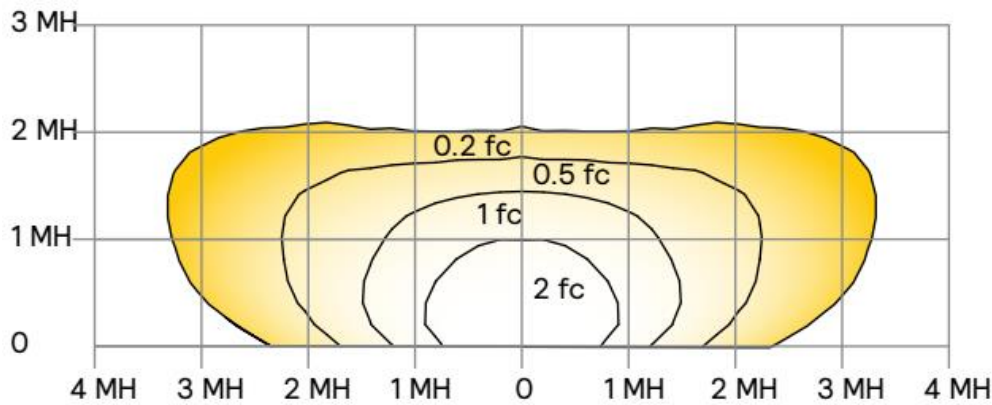

Ver:0.01

QR-RD-028/1.00

LED WALL PACK LIGHT

Mounting height guide

Optical distributions

30W at 15' mounting height.

60W at 20' mounting height.