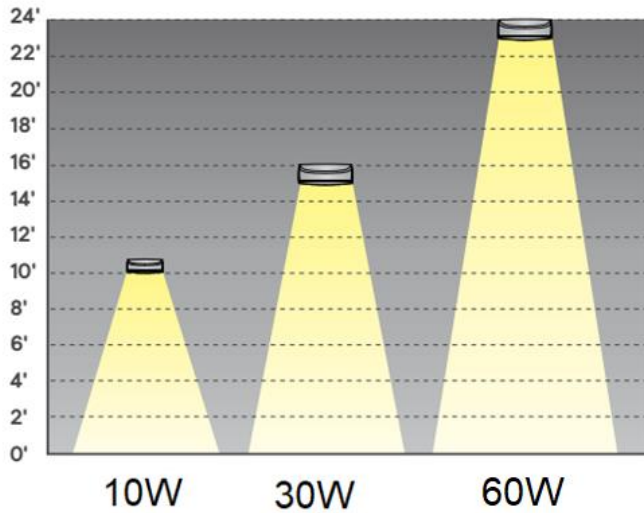

LED WALL PACK LIGHT

Mounting height guide