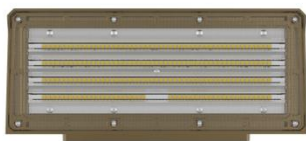

Automatic
Dimming

5 Years
Guarantee

LED WALL PACK LIGHT

Low profile design to complement any building exterior

The Low Profile Wall Mount features a discreet design that will complement any building exterior. Three sizes are available in 30,40,60,80,100 and 120W output to accommodate multiple mounting heights. Low Profile Wall light delivers up to 120 lumens per watt for excellent energy savings over HID.

Benefits

- Low profile design complements surroundings
- Full cutoff performance for optimal illumination
- Easy mounting for simple installation
- Long life and reduced maintenance

Features

- Energy saving LED technology
- Available in three sizes to accommodate multiple mounting heights
- Architectural bronze finish
- 5 year limited warranty

Applications

- Walkways
- Security Lighting
- Bridges, Monuments, Facades
- Residential

LED WALL PACK LIGHT

Usage scenario

LED WALL PACK LIGHT

Line-Up

Model No.	Watts(W)	Luminaire Efficacy	Dimension(mm)	LED type	Light Color(K)	Beam Angle(Degree)
SL-WPQS-30W	30	120LM/W	205 * 165 * 98	3030	4000K~5700K	60*85
SL-WPQS-40W	40	120LM/W	205 * 165 * 98	3030	4000K~5700K	60*85
SL-WPQS-60W	60	120LM/W	280 * 210 * 110	3030	4000K~5700K	60*85
SL-WPQS-80W	80	120LM/W	280 * 210 * 110	3030	4000K~5700K	60*85
SL-WPQS-100W	100	120LM/W	330 * 267 * 124	3030	4000K~5700K	60*85
SL-WPQS-120W	120	120LM/W	330 * 267 * 124	3030	4000K~5700K	60*85