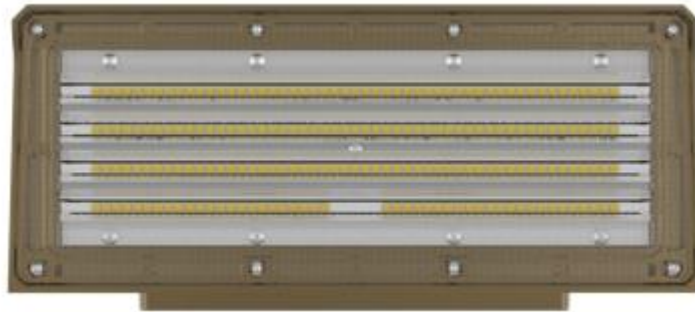

SPECIFICATION SHEET

Low Profile Wall LED LIGHT

ITEM NO.:
SL-WPQS-30WC
SL-WPQS-40WC
SL-WPQS-60WC
SL-WPQS-80WC
SL-WPQS-100WC
SL-WPQS-120WC

Max.8M

Light Sensor

Hold Time
10s~+∞

Mounting Height
15 m Max.

Cluster-control
Version

Automatic
Dimming

5 Years
Guarantee

LED WALL PACK LIGHT

Low profile design to complement any building exterior

The Low Profile Wall Mount features a discreet design that will complement any building exterior. Three sizes are available in 30,40,60,80,100 and 120W output to accommodate multiple mounting heights. Low Profile Wall light delivers up to 120 lumens per watt for excellent energy savings over HID.

Benefits

- Low profile design complements surroundings
- Full cutoff performance for optimal illumination
- Easy mounting for simple installation
- Long life and reduced maintenance

Features

- Energy saving LED technology
- Available in three sizes to accommodate multiple mounting heights
- Architectural bronze finish
- 5 year limited warranty

Applications

- Walkways
- Security Lighting
- Bridges, Monuments, Facades
- Residential

LED WALL PACK LIGHT

Usage scenario

LED WALL PACK LIGHT

Line-Up

Model No.	Watts(W)	Luminaire Efficacy	Dimension(mm)	LED type	Light Color(K)	Beam Angle(Degree)
SL-WPQS-30W	30	120LM/W	205 * 165 * 98	3030	4000K~5700K	60*85
SL-WPQS-40W	40	120LM/W	205 * 165 * 98	3030	4000K~5700K	60*85
SL-WPQS-60W	60	120LM/W	280 * 210 * 110	3030	4000K~5700K	60*85
SL-WPQS-80W	80	120LM/W	280 * 210 * 110	3030	4000K~5700K	60*85
SL-WPQS-100W	100	120LM/W	330 * 267 * 124	3030	4000K~5700K	60*85
SL-WPQS-120W	120	120LM/W	330 * 267 * 124	3030	4000K~5700K	60*85