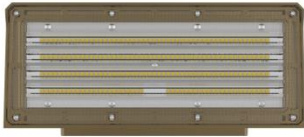

Automatic
Dimming

5 Years
Guarantee

LED WALL PACK LIGHT

Low profile design to complement any building exterior

The Low Profile Wall Mount features a discreet design that will complement any building exterior. Three sizes are available in 30,40,60,80,100 and 120W output to accommodate multiple mounting heights. Low Profile Wall light delivers up to 120 lumens per watt for excellent energy savings over HID.

Benefits

- Low profile design complements surroundings
- Full cutoff performance for optimal illumination
- Easy mounting for simple installation
- Long life and reduced maintenance

Features

- Energy saving LED technology
- Available in three sizes to accommodate multiple mounting heights
- Architectural bronze finish
- 5 year limited warranty

Applications

- Walkways
- Security Lighting
- Bridges, Monuments, Facades
- Residential

LED WALL PACK LIGHT

Usage scenario

LED WALL PACK LIGHT

Line-Up

Model No.	Watts(W)	Luminaire Efficacy	Dimension(mm)	LED type	Light Color(K)	Beam Angle(Degree)
SL-WPQS-30W	30	120LM/W	205 * 165 * 98	3030	4000K~5700K	60*85
SL-WPQS-40W	40	120LM/W	205 * 165 * 98	3030	4000K~5700K	60*85
SL-WPQS-60W	60	120LM/W	280 * 210 * 110	3030	4000K~5700K	60*85
SL-WPQS-80W	80	120LM/W	280 * 210 * 110	3030	4000K~5700K	60*85
SL-WPQS-100W	100	120LM/W	330 * 267 * 124	3030	4000K~5700K	60*85
SL-WPQS-120W	120	120LM/W	330 * 267 * 124	3030	4000K~5700K	60*85