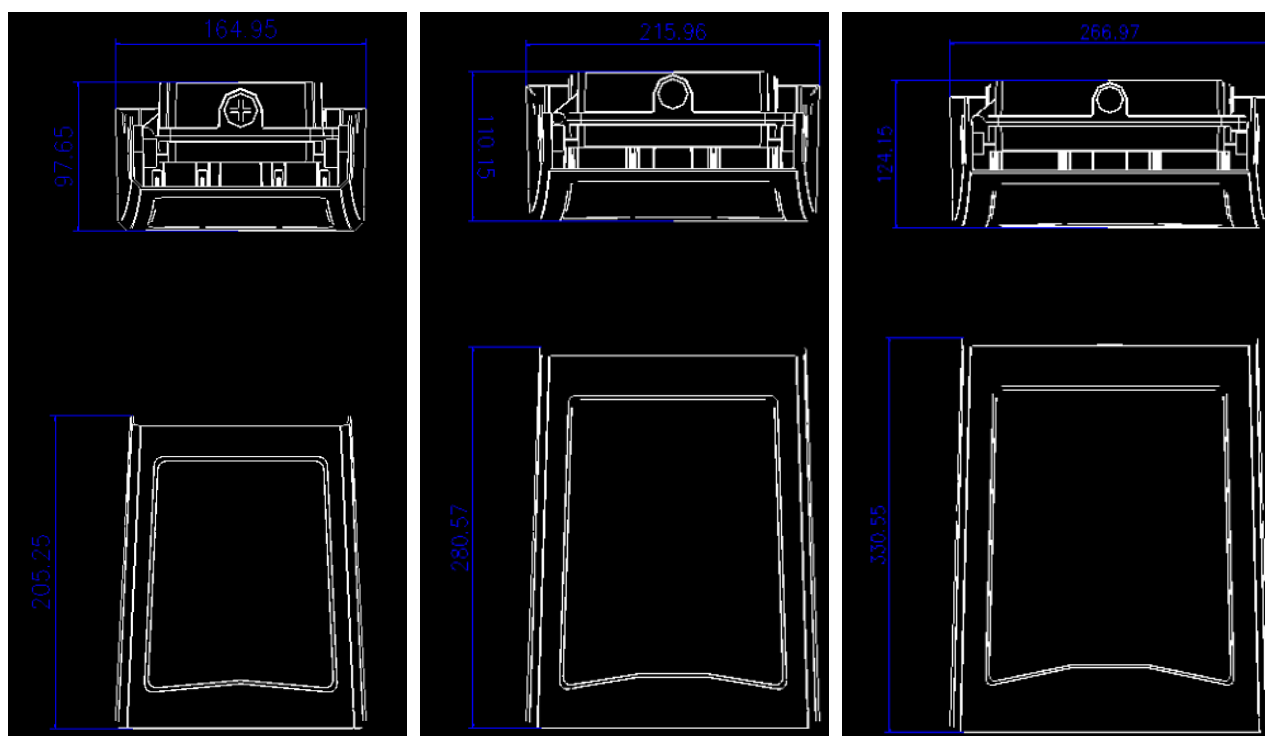

LED WALL PACK LIGHT

Line-Up

Model No.	Watts(W)	Luminaire Efficacy	Dimension(mm)	LED type	Light Color(K)	Beam Angle(Degree)
SL-WPQS-30W	30	120LM/W	205 * 165 * 98	3030	4000K~5700K	60*85
SL-WPQS-40W	40	120LM/W	205 * 165 * 98	3030	4000K~5700K	60*85
SL-WPQS-60W	60	120LM/W	280 * 210 * 110	3030	4000K~5700K	60*85
SL-WPQS-80W	80	120LM/W	280 * 210 * 110	3030	4000K~5700K	60*85
SL-WPQS-100W	100	120LM/W	330 * 267 * 124	3030	4000K~5700K	60*85
SL-WPQS-120W	120	120LM/W	330 * 267 * 124	3030	4000K~5700K	60*85

DRAWING

Environmental Requirements

Specifications	Values
Operational Temperature Range	-40~40°C
Preservation Temperature Range	-40~90°C
Operational Humidity Range	95%Rh or below (@-20~40°C)
Installation Area	Outdoor (Counter,Residential,Commercial,etc)

Ver:0.01

QR-RD-028/1.00