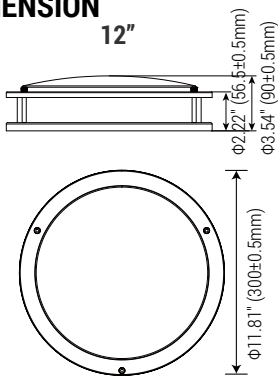

Catalog Number: Project Name: Note: Date: Type:

EASILY FLIP THE SWITCH FOR DESIRED CCT

PRODUCTS VIEW

SURFACE MOUNTING INSTALLATION

1. Remove the bolt

2. Connect the wire, screw on the screw

3. Install the lampshade

4. Install the frame

5. Turn on the lights

6. Turn off the lights

DIMENSION

RECOMMENDED DIMMER

LUTRON				LEVITON	
TG-600PR-WH	TGCL-153PH-LA	SCL-153PH-WH	MSCL-OP153M	6672	
S-600PR-WH	SLV-600P-AL	GT-600P	MACL-153M//MA-R	6674	RNL06
CTCL-153PDH-WH	DV-600PR-WH	DVCL-153P	PD-6WCL	DSL06	IPL06