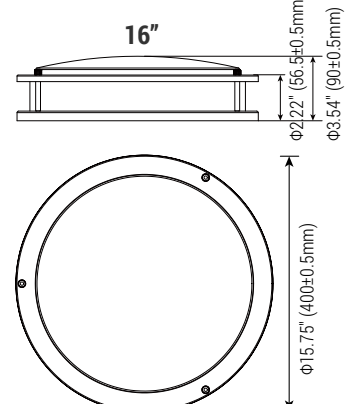

Catalog Number: Project Name: Note: Date: Type:

EASILY FLIP THE SWITCH FOR DESIRED CCT

PRODUCTS VIEW

SURFACE MOUNTING INSTALLATION

1. Remove the bolt

2. Connect the wire, screw on the screw

3. Install the lampshade

4. Install the frame

5. Turn on the lights

6. Turn off the lights

DIMENSION

RECOMMENDED DIMMER

LUTRON				LEVITON	
TG-600PR-WH	TGCL-153PH-LA	SCL-153PH-WH	MSCL-OP153M	6672	
S-600PR-WH	SLV-600P-AL	GT-600P	MACL-153M//MA-R	6674	RNL06
CTCL-153PDH-WH	DV-600PR-WH	DVCL-153P	PD-6WCL	DSL06	IPL06