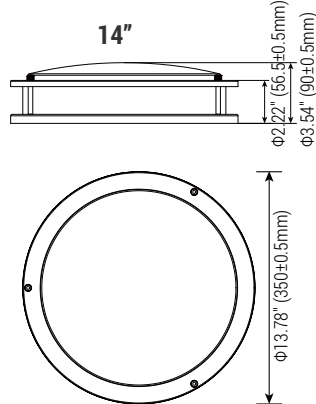

Catalog Number: Project Name: Note: Date: Type:

EASILY FLIP THE SWITCH FOR DESIRED CCT

PRODUCTS VIEW

SURFACE MOUNTING INSTALLATION

1. Remove the bolt

2. Connect the wire, screw on the screw

3. Install the lampshade

4. Install the frame

5. Turn on the lights

6. Turn off the lights

DIMENSION

RECOMMENDED DIMMER

LUTRON				LEVITON	
TG-600PR-WH	TGCL-153PH-LA	SCL-153PH-WH	MSCL-OP153M	6672	
S-600PR-WH	SLV-600P-AL	GT-600P	MACL-153M//MA-R	6674	RNL06
CTCL-153PDH-WH	DV-600PR-WH	DVCL-153P	PD-6WCL	DSL06	IPL06