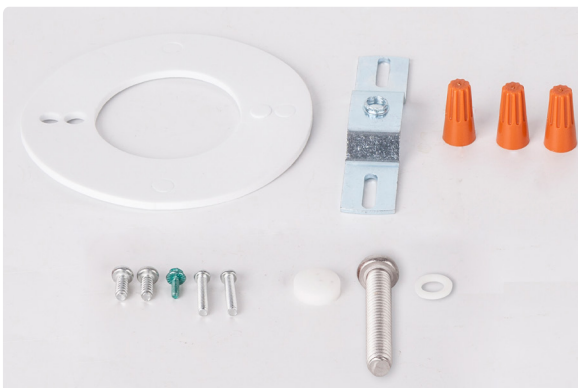

2. Connect power wires like this picture, fix security light with screws and cover screw heads with rubber caps.

3. Open rubber cap on 3CCT switch and adjust color temperature.

4. When installation is finished, connect security light with power for inspection. If necessary, apply some sealant on the joint of security light bottom base and junction box.

Product line drawing

Kits

Accessories name	Specification Description	Quantity
First generation safety lamp screw waterproof ring	Silicone rubber\white\shaw 60 degrees\ Φ 11.5 * 7.5 * 1.5 mm	1PCS
First generation safety lamp holder	Stamping \ Φ 25 * 98.5 * 10 1.7 mm thick\ galvanized iron\with M8 thread\ground hole in the side	1PCS
Fastener screws	M8*50mm\ cross ball screw \ head 13mm \ tooth pitch 1.25mm\304 stainless steel	1PCS
Fastener screws	M3*8mm\ cross hexagonal head anti-slip screw \ iron plated green zinc \ROHS	1PCS
Fastener screws	10 # H3/8 \ coarse thread\thread diameter 4.7 mm ball head \ american-made cross galvanized iron\ROHS	2PCS
Fastener screws	American 5/32-3/4 \ ball head \ thread diameter 4.0 length 20mm \ iron galvanized	2PCS
American screw terminal	P3 \ Pressure resistance 300V \ Temperature resistance 105 °C \ Fire rating UL94V-2 \ φ12.5*22mm\ ROHS	3PCS
First generation safety lamp rubber cover	Silicone rubber\white\Φ17.2*6 mm\SS-G70-XJG-A0\ in California in 65\ROHS	1PCS
Generation safety lamp dust mat	EVA\white\ back glue\heat-resistant120°C\ Φ110*55*3mm	1PCS