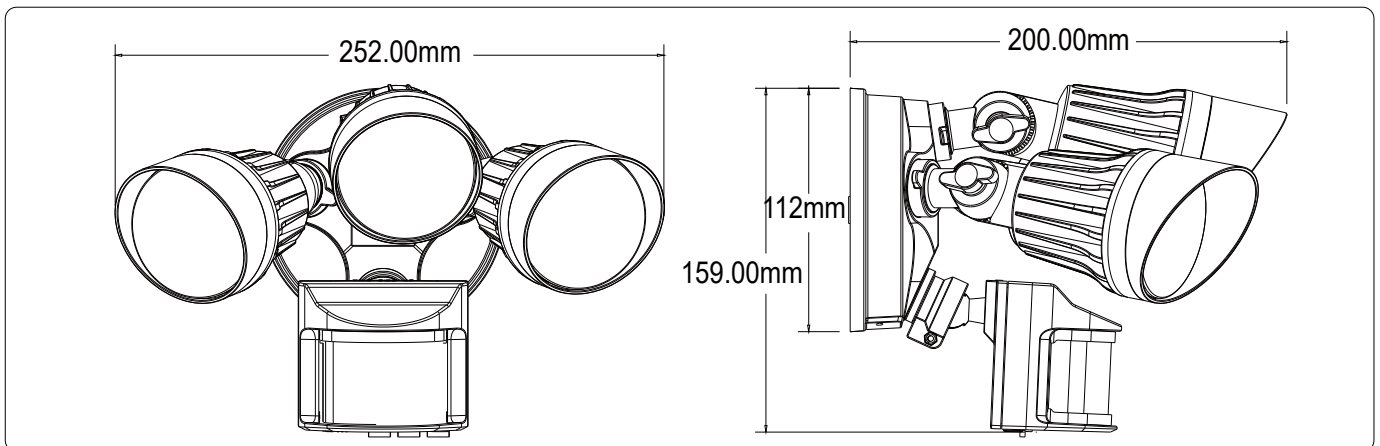

2. Connect power wires like this picture, fix security light with screws and cover screw heads with rubber caps.

3. Open rubber cap on 3CCT switch and adjust color temperature.

4. When installation is finished, connect security light with power for inspection. If necessary, apply some sealant on the joint of security light bottom base and junction box.

Product line drawing

Kits

Accessories name	Specification Description	Quantity
First generation safety lamp screw waterproof ring	Silicone rubber\white\shaw 60 degrees\ Φ 11.5 * 7.5 * 1.5 mm	1PCS
First generation safety lamp holder	Stamping \ Φ 25 * 98.5 * 10 1.7 mm thick\ galvanized iron\with M8 thread\ground hole in the side	1PCS
Fastener screws	M8*50mm\ cross ball screw \ head 13mm \ tooth pitch 1.25mm\304 stainless steel	1PCS
Fastener screws	M3*8mm\ cross hexagonal head anti-slip screw \ iron plated green zinc \ROHS	1PCS
Fastener screws	10 # H3/8 \ coarse thread\thread diameter 4.7 mm ball head \ american-made cross galvanized iron\ROHS	2PCS
Fastener screws	American 5/32-3/4 \ ball head \ thread diameter 4.0 length 20mm \ iron galvanized	2PCS
American screw terminal	P3 \ Pressure resistance 300V \ Temperature resistance 105 °C \ Fire rating UL94V-2 \ φ12.5*22mm\ ROHS	3PCS
First generation safety lamp rubber cover	Silicone rubber\white\Φ17.2*6 mm\SS-G70-XJG-A0\ in California in 65\ROHS	1PCS
Generation safety lamp dust mat	EVA\white\ back glue\heat-resistant120°C\ Φ110*55*3mm	1PCS

Logistics data

Packing category	Packaging unit (Pieces/Unit)	Dimensions (mm)	Gross weight (g)	Volume
White box	1/1	260mm x 215mm x 160mm	- g	
Outer box	1/8	535 mm x 445 mm x 346 mm	- g	

Disclaimer

This product data sheet provides periodic information, and the content can be updated at any time according to the actual situation of the product without notice. If caused by improper use of this product data sheet The company does not assume any responsibility for direct or indirect losses