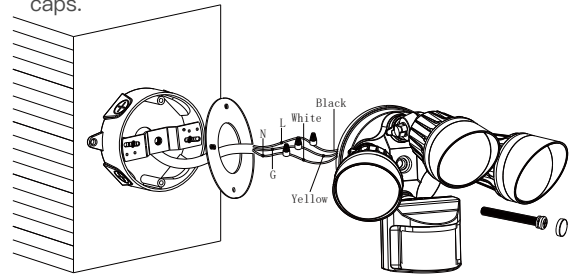

Functions

Dimmable	No
Compatible with smart home technology	No

Certificates and standards

Certification	ETL
---------------	-----

Product installation

1. Align bracket holes with junction box holes and lock bracket with junction box with screws.

2. Connect power wires like this picture, fix security light with screws and cover screw heads with rubber caps.

3. Open rubber cap on 3CCT switch and adjust color temperature.

4. When installation is finished, connect security light with power for inspection. If necessary, apply some sealant on the joint of security light bottom base and junction box.

Product line drawing

Kits

Accessories name	Specification Description	Quantity
First generation safety lamp screw waterproof ring	Silicone rubber\white\shaw 60 degrees\ Φ 11.5 * 7.5 * 1.5 mm	1PCS
First generation safety lamp holder	Stamping \ Φ 25 * 98.5 * 10 1.7 mm thick\ galvanized iron\with M8 thread\ground hole in the side	1PCS
Fastener screws	M8*50mm\ cross ball screw \ head 13mm \ tooth pitch 1.25mm\304 stainless steel	1PCS
Fastener screws	M3*8mm\ cross hexagonal head anti-slip screw \ iron plated green zinc \ROHS	1PCS
Fastener screws	10 # H3/8 \ coarse thread\thread diameter 4.7 mm ball head \ american-made cross galvanized iron\ROHS	2PCS
Fastener screws	American 5/32-3/4 \ ball head \ thread diameter 4.0 length 20mm \ iron galvanized	2PCS
American screw terminal	P3 \ Pressure resistance 300V \ Temperature resistance 105 °C \ Fire rating UL94V-2 \ φ12.5*22mm\ ROHS	3PCS
First generation safety lamp rubber cover	Silicone rubber\white\Φ17.2*6 mm\SS-G70-XJG-A0\ in California in 65\ROHS	1PCS
Generation safety lamp dust mat	EVA\white\ back glue\heat-resistant120°C\ Φ110*55*3mm	1PCS