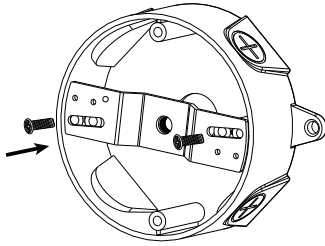

Functions

Dimmable	No
Compatible with smart home technology	No

Certificates and standards

Certification	ETL
---------------	-----

Product installation

1. Align bracket holes with junction box holes and lock bracket with junction box with screws.

2. Connect power wires like this picture, fix security light with screws and cover screw heads with rubber caps.

3. Open rubber cap on 3CCT switch and adjust color temperature.

4. When installation is finished, connect security light with power for inspection. If necessary, apply some sealant on the joint of security light bottom base and junction box.

Product line drawing

Kits

Accessories name	Specification Description	Quantity
First generation safety lamp screw waterproof ring	Silicone rubber\white\shaw 60 degrees\ Φ 11.5 * 7.5 * 1.5 mm	1PCS
First generation safety lamp holder	Stamping \ Φ 25 * 98.5 * 10 1.7 mm thick\ galvanized iron\with M8 thread\ground hole in the side	1PCS
Fastener screws	M8*50mm\ cross ball screw \ head 13mm \ tooth pitch 1.25mm\304 stainless steel	1PCS
Fastener screws	M3*8mm\ cross hexagonal head anti-slip screw \ iron plated green zinc \ROHS	1PCS
Fastener screws	10 # H3/8 \ coarse thread\thread diameter 4.7 mm ball head \ american-made cross galvanized iron\ROHS	2PCS
Fastener screws	American 5/32-3/4 \ ball head \ thread diameter 4.0 length 20mm \ iron galvanized	2PCS
American screw terminal	P3 \ Pressure resistance 300V \ Temperature resistance 105 °C \ Fire rating UL94V-2 \ φ12.5*22mm\ ROHS	3PCS
First generation safety lamp rubber cover	Silicone rubber\white\Φ17.2*6 mm\SS-G70-XJG-A0\ in California in 65\ROHS	1PCS
Generation safety lamp dust mat	EVA\white\ back glue\heat-resistant120°C\ Φ110*55*3mm	1PCS