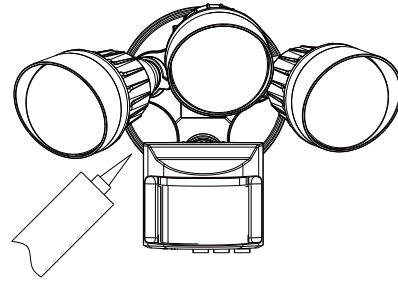

Functions

Dimmable	No
Compatible with smart home technology	No

Certificates and standards

Certification	ETL
---------------	-----

Product installation

1. Align bracket holes with junction box holes and lock bracket with junction box with screws.

2. Connect power wires like this picture, fix security light with screws and cover screw heads with rubber caps.

3. Open rubber cap on 3CCT switch and adjust color temperature.

4. When installation is finished, connect security light with power for inspection. If necessary, apply some sealant on the joint of security light bottom base and junction box.

Product line drawing

Kits

Accessories name	Specification Description	Quantity
First generation safety lamp screw waterproof ring	Silicone rubber\white\shaw 60 degrees\ Φ 11.5 * 7.5 * 1.5 mm	1PCS
First generation safety lamp holder	Stamping \ Φ 25 * 98.5 * 10 1.7 mm thick\ galvanized iron\with M8 thread\ground hole in the side	1PCS
Fastener screws	M8*50mm\ cross ball screw \ head 13mm \ tooth pitch 1.25mm\304 stainless steel	1PCS
Fastener screws	M3*8mm\ cross hexagonal head anti-slip screw \ iron plated green zinc \ROHS	1PCS
Fastener screws	10 # H3/8 \ coarse thread\thread diameter 4.7 mm ball head \ american-made cross galvanized iron\ROHS	2PCS
Fastener screws	American 5/32-3/4 \ ball head \ thread diameter 4.0 length 20mm \ iron galvanized	2PCS
American screw terminal	P3 \ Pressure resistance 300V \ Temperature resistance 105 °C \ Fire rating UL94V-2 \ φ12.5*22mm\ ROHS	3PCS
First generation safety lamp rubber cover	Silicone rubber\white\Φ17.2*6 mm\SS-G70-XJG-A0\ in California in 65\ROHS	1PCS
Generation safety lamp dust mat	EVA\white\ back glue\heat-resistant120°C\ Φ110*55*3mm	1PCS