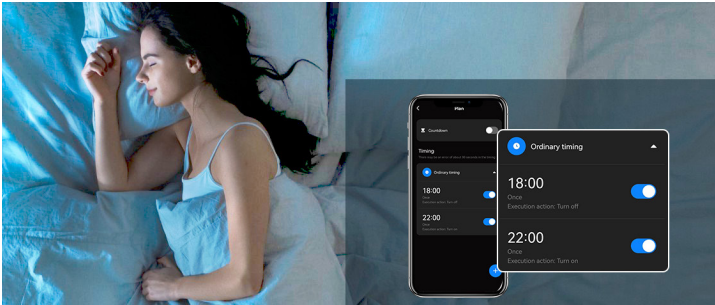

Timer function, setting lights on/off automatically.

Multi preset scene modes and DIY scenes to fits any occasions.