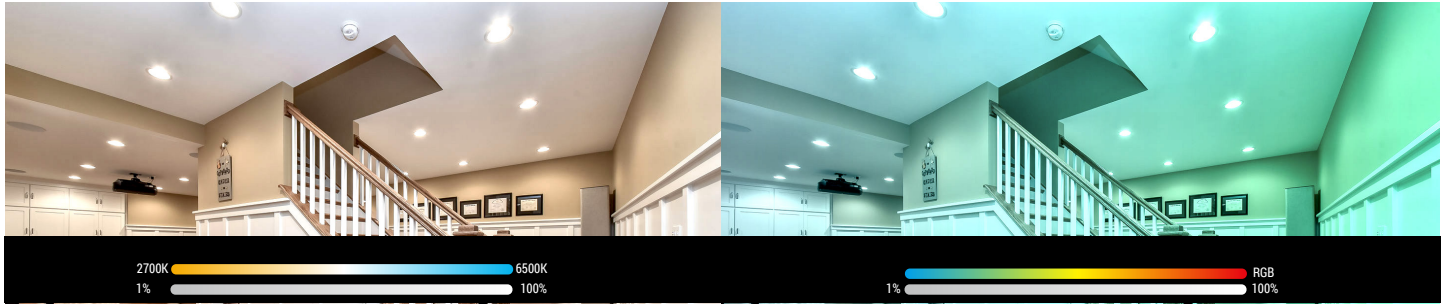

ELECTRICAL

This fixture is built with the highest quality 120V drivers, ensuring energy efficiency.

ENERGY SAVINGS

80% more energy savings than halogen lamps.

LISTING

FCC.

Catalog Number: Project Name: Note: Date: Type:

Color: Warm White+Cold White
Brightness can be adjusted from 1% to 100%.

Color: RGB
Brightness can be adjusted from 1% to 100%.

Control the light in groups.

Work with Amazon Alexa / Google Home.

Timer function, setting lights on/off automatically.