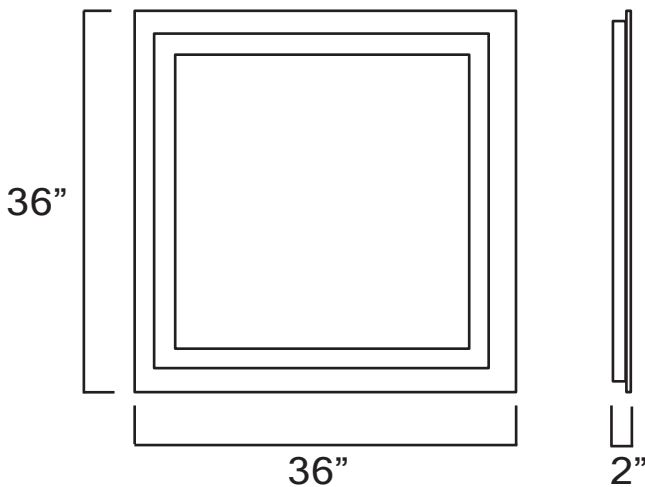

LED BACKLIT MIRROR LIGHT SERIES

SES-ML01

Technical Specifications

Size:	See Reverse
Watts:	68W 80W
Lumen:	6800lm 8000lm
CCT:	2700K 3000K 4000K 5000K 6000K
Voltage:	100-240VAC (50/60Hz)
Dimmable:	Yes
CRI:	>80
PF:	0.9
IP Rate:	IP42
Materials:	Anodized Aluminum, Coated Metal
Housing Color:	Mirrored
Lifespan:	50,000 hours
Switch Options:	Switch On/Off, Switch Dimmer

Dimensions

SES-ML01-3636-20W-S (68W)

SES-ML01-4836-20W-S (80W)

SES-ML01-6024-20W-S (80W)

Model Numbers

SES-ML01-3636-20W-S

SES-ML01-6024-20W-S

SES-ML01-4836-20W-S