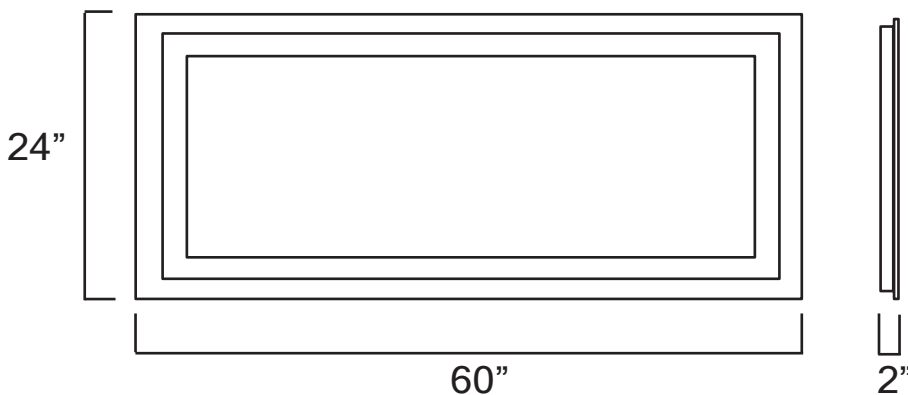

LED BACKLIT MIRROR LIGHT SERIES

SES-ML01

Technical Specifications

Size:	See Reverse
Watts:	68W 80W
Lumen:	6800lm 8000lm
CCT:	2700K 3000K 4000K 5000K 6000K
Voltage:	100-240VAC (50/60Hz)
Dimmable:	Yes
CRI:	>80
PF:	0.9
IP Rate:	IP42
Materials:	Anodized Aluminum, Coated Metal
Housing Color:	Mirrored
Lifespan:	50,000 hours
Switch Options:	Switch On/Off, Switch Dimmer

Dimensions

SES-ML01-3636-20W-S (68W)

SES-ML01-4836-20W-S (80W)

SES-ML01-6024-20W-S (80W)

Model Numbers

SES-ML01-3636-20W-S

SES-ML01-6024-20W-S

SES-ML01-4836-20W-S