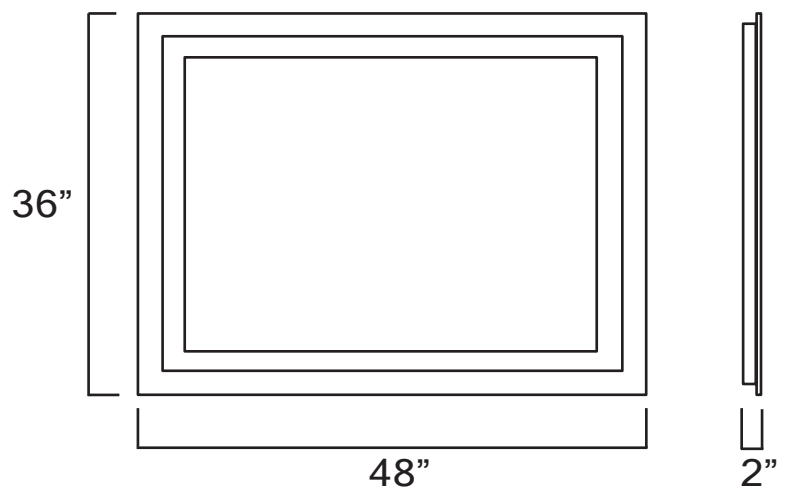

LED BACKLIT MIRROR LIGHT SERIES

SES-ML01

Technical Specifications

Size:	See Reverse
Watts:	68W 80W
Lumen:	6800lm 8000lm
CCT:	2700K 3000K 4000K 5000K 6000K
Voltage:	100-240VAC (50/60Hz)
Dimmable:	Yes
CRI:	>80
PF:	0.9
IP Rate:	IP42
Materials:	Anodized Aluminum, Coated Metal
Housing Color:	Mirrored
Lifespan:	50,000 hours
Switch Options:	Switch On/Off, Switch Dimmer

Dimensions

SES-ML01-3636-20W-S (68W)

SES-ML01-4836-20W-S (80W)

SES-ML01-6024-20W-S (80W)

Model Numbers

SES-ML01-3636-20W-S

SES-ML01-6024-20W-S

SES-ML01-4836-20W-S