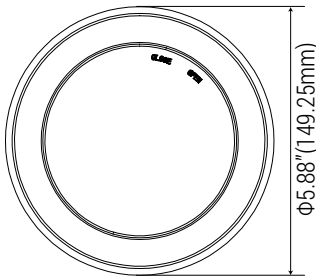

INSTALLATION

With multiple apertures, can be installed into any 4 inch recessed can, or any 2.75 inch junction box.

DIMMING

Compatible with most triac dimmers to give user a smooth 100%-5% dimming to choose the desired brightness.

LISTING

ETL Listed. Energy Star.

FLIP THE SWITCH TO CHOOSE DESIRED CCT

PRODUCT VIEW

DIMENSION

RECOMMENDED DIMMER

LUTRON				LEVITON	
TG-600PR-WH	TGCL-153PH-LA	SCL-153PH-WH	PD-6WCL	6672	
S-600PR-WH	SLV-600P-AL	GT-600P	MSCL-OP153M	6674	RNL06
CTCL-153PDH-WH	DV-600PR-WH	DVCL-153P	MACL-153M//MA-R	DSL06	IPL06