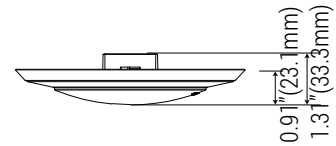

LISTING

ETL Listed. Energy Star.

FLIP THE SWITCH TO CHOOSE DESIRED CCT

PRODUCT VIEW

DIMENSION

RECOMMENDED DIMMER

LUTRON				LEVITON	
TG-600PR-WH	TGCL-153PH-LA	SCL-153PH-WH	PD-6WCL	6672	
S-600PR-WH	SLV-600P-AL	GT-600P	MSCL-OP153M	6674	RNL06
CTCL-153PDH-WH	DV-600PR-WH	DVCL-153P	MACL-153M//MA-R	DSL06	IPL06