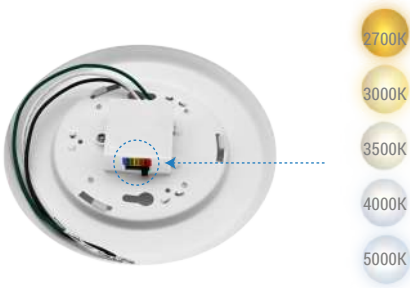

DESCRIPTION

A flexible downlight solution supports surface mounting and retrofit installation .

High quality Iron shell with frosted PC diffuser.

Features color tunable technology lets the user choose between 2700K, 3000K, 3500K, 4000K, or 5000K.

INSTALLATION

With multiple apertures, can be installed into any 4 inch recessed can, or any 2.75 inch junction box.

DIMMING

Compatible with most triac dimmers to give user a smooth 100%-5% dimming to choose the desired brightness.

LISTING

ETL Listed. Energy Star.

FLIP THE SWITCH TO CHOOSE DESIRED CCT

PRODUCT VIEW

DIMENSION

RECOMMENDED DIMMER

LUTRON				LEVITON	
TG-600PR-WH	TGCL-153PH-LA	SCL-153PH-WH	PD-6WCL	6672	
S-600PR-WH	SLV-600P-AL	GT-600P	MSCL-OP153M	6674	RNL06
CTCL-153PDH-WH	DV-600PR-WH	DVCL-153P	MACL-153M//MA-R	DSL06	IPL06