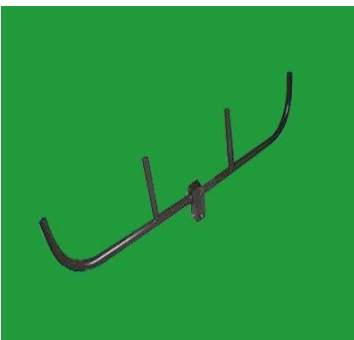

Single round vertical tenon  
**TBTRN4**  
**TBTRN5**

Single round vertical tenon  
**TBTRN3**  
**TBTRN3.5**

Round horizontal tenon  
**TBTRN2-3@90**  
**(Fit 2-3/8" spigot)**

ZARA LED reserves the right to change any product specifications without prior notification.

## Pole Accessories

180 double round bull-horn tenon  
**TBBHRN2 (Fit 2-3/8"spigot)**

180 quad round bull-horn tenon  
**TBBHRN4 (Fit 2-3/8"spigot)**

180 triple round bull-horn tenon  
**TBBHRN3 (Fit 2-3/8"spigot)**

180 double square bull-horn tenon  
**TBBHRN2-SQ4 (Fit 4"square tube)**  
**TBBHRN2-SQ5 (Fit 5"square tube)**

180 quad square bull-horn tenon  
**TBBHRN4-SQ4 (Fit 4"square tube)**  
**TBBHRN4-SQ5 (Fit 5"square tube)**