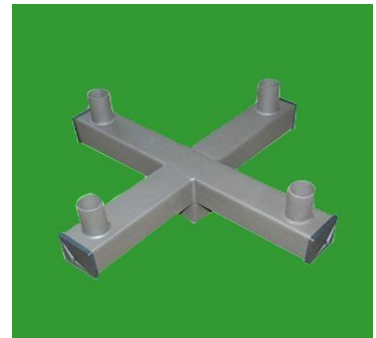

## Pole Accessories

90 Twin square horizontal tenon  
**TBTSQ4T90 (Fit 4"square tube)**  
**TBTSQ5T90 (Fit 5"square tube)**

180 Twin square horizontal tenon  
**TBTSQ4T180 (Fit 4"square tube)**  
**TBTSQ5T180 (Fit 5"square tube)**

90 Triple square horizontal tenon  
**TBTSQ4TR90 (Fit 4"square tube)**  
**TBTSQ5TR90 (Fit 5"square tube)**

Quad square horizontal tenon  
**TBTSQ4F90 (Fit 4"square tube)**  
**TBTSQ5F90 (Fit 5"square tube)**

Single square vertical tenon  
**TBTSQ4SVT (Fit 4"square tube)**  
**TBTSQ5SVT (Fit 5"square tube)**

Twin square vertical tenon  
**TBTSQ4TVT (Fit 4"square tube)**  
**TBTSQ5TVT (Fit 5"square tube)**  
**TBTSQ4TVT-RND60 (Fit 2-3/8"spigot)**

Triple square vertical tenon **TBTSQ4TRVT**  
**(Fit 4"square tube) TBTSQ5TRVT (Fit**  
**5"square tube)**  
**TBTSQ4TRVT-RND60 (Fit 2-3/8"spigot)**

180 quad square Vertical tenon  
**TBTSQ4VTF180 (Fit 4"square tube)**  
**TBTSQ5VTF180 (Fit 5"square tube)**  
**TBTSQ4VTF180-RND60 (Fit 2-3/8"spigot)**