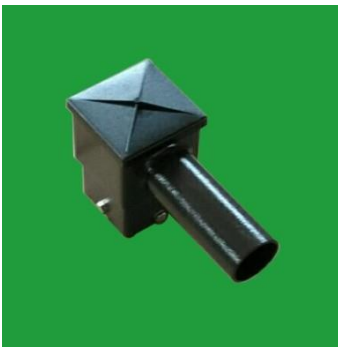

## Pole Accessories

90 quad bull-horn tenon  
**TBBHRN3@90 (Fit 2-3/8"spigot)**

Round horizontal tenon  
**TBTRN2-4@90**  
 (Fit 2-3/8"spigot)

Round horizontal tenon  
**TBTRN2-3@120**  
 (Fit 2-3/8"spigot)

Round horizontal tenon  
**TBTRN2-2@180**  
 (Fit 2-3/8"spigot)

Round horizontal tenon  
**TBTRN2-1**  
 (Fit 2-3/8"spigot)

Round horizontal tenon  
**TBTRN2-2@90**  
 (Fit 2-3/8"spigot)

single square horizontal tenon  
**TBTSQ4 (Fit 4"square tube)**