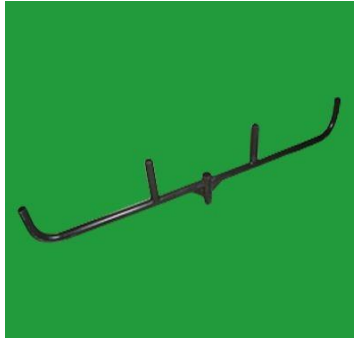

## Pole Accessories

Twin Round vertical tenon  
**TBTRN2T90 (Fit  $\Phi$ 2-3/8" pipe)**

Triple Round vertical tenon  
**TBTRN2TRVT (Fit  $\Phi$ 2-3/8" pipe)**

180 quad Round Vertical tenon  
**TBTRN2VTF180 (Fit  $\Phi$ 2-3/8" pipe)**

Triple Round vertical tenon @120  
**TBTRN2TRVT-Y (Fit  $\Phi$ 2-3/8" pipe)**

90 Four round Vertical tenon  
**TBTRN2VTF90 (Fit  $\Phi$ 2-3/8" pipe)**

Triple square vertical tenon @120  
**TBTSQ4TRVT- Y (Fit 4" square tube)**  
**TBTSQ5TRVT-Y (Fit 5" square tube)**  
**TBTSQ4TRVT-Y-RND60 (Fit 2-3/8" pipe)**

Single round vertical tenon  
**TBTRN4**  
**TBTRN5**

Single round vertical tenon  
**TBTRN3**  
**TBTRN3.5**

Round horizontal tenon  
**TBTRN2-3@90**  
**(Fit 2-3/8" spigot)**

ZARA LED reserves the right to change any product specifications without prior notification.

## Pole Accessories

180 double round bull-horn tenon  
**TBBHRN2 (Fit 2-3/8"spigot)**

180 quad round bull-horn tenon  
**TBBHRN4 (Fit 2-3/8"spigot)**

180 triple round bull-horn tenon  
**TBBHRN3 (Fit 2-3/8"spigot)**