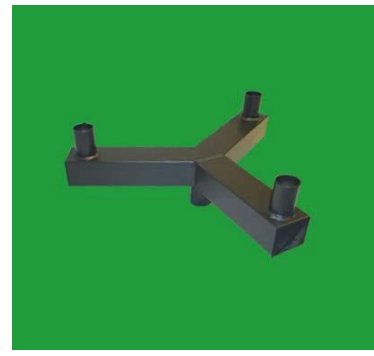

Triple square vertical tenon **TBTSQ4TRVT**  
**(Fit 4"square tube) TBTSQ5TRVT (Fit**  
**5"square tube)**  
**TBTSQ4TRVT-RND60 (Fit 2-3/8"spigot)**

180 quad square Vertical tenon  
**TBTSQ4VTF180 (Fit 4"square tube)**  
**TBTSQ5VTF180 (Fit 5"square tube)**  
**TBTSQ4VTF180-RND60 (Fit 2-3/8"spigot)**

90 Four square Vertical tenon  
**TBTSQ4VTF90 (Fit 4"square tube)**  
**TBTSQ5VTF90 (Fit 5"square tube)**  
**TBTSQ4VTF90-RND60 (Fit 2-3/8"spigot)**

ZARA LED reserves the right to change any product specifications without prior notification.

## Pole Accessories

Twin Round vertical tenon  
**TBTRN2T90 (Fit  $\Phi$ 2-3/8" pipe)**

Triple Round vertical tenon  
**TBTRN2TRVT (Fit  $\Phi$ 2-3/8" pipe)**

180 quad Round Vertical tenon  
**TBTRN2VTF180 (Fit  $\Phi$ 2-3/8" pipe)**

Triple Round vertical tenon @120  
**TBTRN2TRVT-Y (Fit  $\Phi$ 2-3/8" pipe)**

90 Four round Vertical tenon  
**TBTRN2VTF90 (Fit  $\Phi$ 2-3/8" pipe)**

Triple square vertical tenon @120  
**TBTSQ4TRVT- Y (Fit 4" square tube)**  
**TBTSQ5TRVT-Y (Fit 5" square tube)**  
**TBTSQ4TRVT-Y-RND60 (Fit 2-3/8" pipe)**