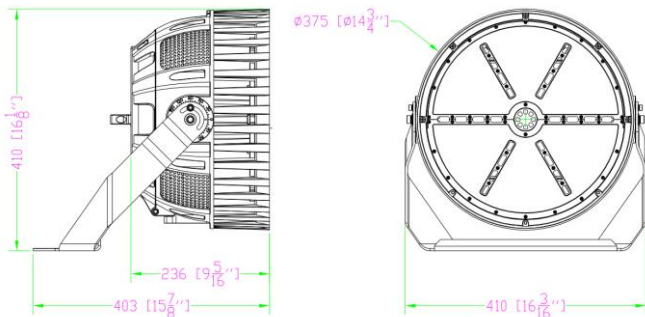

DIMENSIONS

ADVANTAGE

- UL cUL DLC-V5.1(Premium) certificate
- Wattage adjustable
- Input voltage 120-277Vac
- No UV or IR in the beam
- Easy to install and operate
- Energy saving, long lifespan
- Instant start, NO flickering, NO humming
- Green and eco-friendly without mercury
- Output constant current lever can be adjusted through output cable with 0-10V.

APPLICATION

- Gymnasium;
- Square plaza;
- Shipyard, Airport ,wharf;
- High mast and Contour lighting, etc.