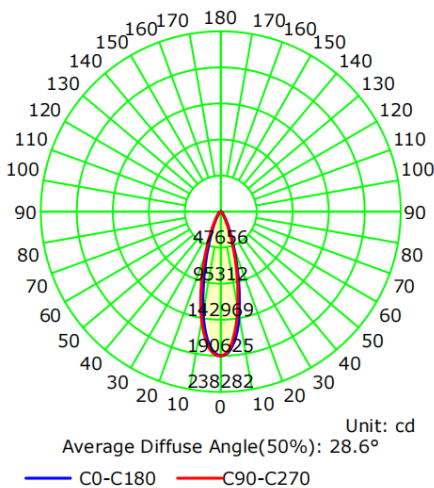

LIGHT DISTRIBUTION TESTING PARAMETERS

Luminaire Property

Luminaire Manufacturer:
 Luminaire Category:
 Lamp Catalog:
 Number of Lamps:
 Luminous Length (mm):
 Luminous Height (mm):
 Current: 4.159 A
 Power Factor: 0.999

Luminaire Description:
 Lamp Description:
 Lumens per Lamp:
 Luminous Width (mm):
 Voltage: 120.0 V
 Power: 498.63 W

Photometric Results

IES Classification: Type I
 Total Rated Lamp Lumens: 66083.1 lm
 Efficiency: 100%
 Upward Ratio: 0%
 C0r0 Intensity: 190488.69 cd
 Pos of Max. Intensity: H270 V1

Longitudinal Classification: Very Short
 Measurement Flux: 66083.1 lm
 Downward Ratio: 100%
 Luminaire Efficacy Rating (LER): 132.58
 Max. Intensity: 190625.91 cd

Luminous Intensity Distribution Curve

NOTICE FOR USER