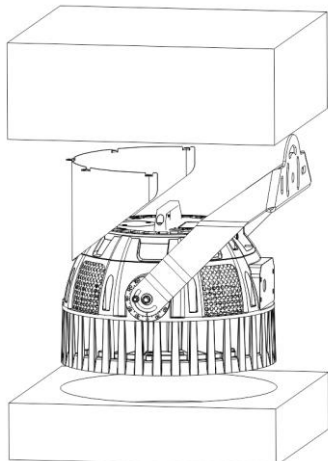

SPECIFICATIONS

OPTICAL	Input Power (Tolerance : ±10%)	500W (Wattage adjustable:300W-400W-500W)			
	Color Temperature	4000K	4500K	5000K	5700K
	Lumen (Tolerance : -10%)	66000 LM	66500 LM	66500 LM	66500LM
	Efficacy (Tolerance : -3%)	132 LM/W	133 LM/W	133 LM/W	133 LM/W
	CRI	>70			
	Color Consistency	<6 Steps (or <6 SDCM)			
	BUG	B5-U0-G3			
	Distribution Pattern	NEMA:4			
	Beam Angle (50%) (Tolerance : ±15%)	30°			
ELECTRICAL	Input Voltage and Frequency	120-277VAC, 50/60Hz			
	PF (Tolerance : -3%)	≥0.9			
	THD (Tolerance : +5%)	≤20%			
	Flicker Percent	<5%			
	Driver Brand	SOSEN			
	Driver Model	SS-240VP-56BH			
	Driver Surge protection	L/N-PE: 10kV, L-N:6kV			
	Dimming	0-10V dimming standard			
	Optional Accessory	Sensor Receptacle+Photosensor /Sensor Receptacle+Short Cap /Surge-protective Device			
MATERIALS	LED Brand	Bridgelux			
	LED Type	SMD3030			
	LED QTY	504 PCS			
	Housing	Die-cast aluminum			
	Housing Color	Black,White,Bronze or Customized			
	EPA	1.6 ft²			
	Waterproof Rating	WET (IP65)			
OTHERS	Operating Temperature	-40°C TO 45°C			
	Storage Temperature	-40°C TO 80°C			
	Operating Humidity	20% - 90% RH			
	Storage Humidity	10% - 95% RH			
	Warranty	5 years warranty with 24/7 operating hours Luminaire lifetime at 25°C			

PACKAGE

Bracket Type	Carton Size	Qty / Carton	Net Weight / Carton	Gross Weight / Carton
FM	505*490*485 MM	1 PC	14.82 KG	17.1 KG
AM	700*490*480 MM	1 PC	15.12 KG	17.7 KG

Tolerance of Carton Size: ±15 MM, Tolerance of Weight: ±10%.