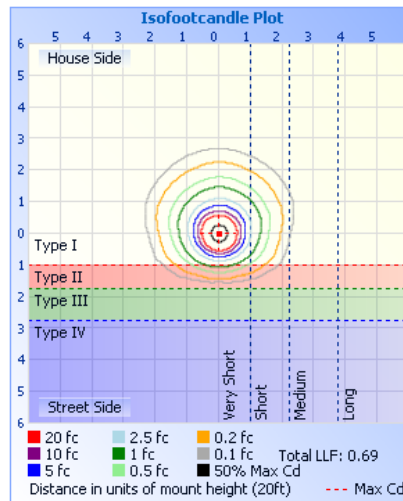

LIGHT DISTRIBUTION TESTING PARAMETERS

Luminaire Property

Luminaire Manufacturer:
 Luminaire Category:
 Lamp Catalog:
 Number of Lamps:
 Luminous Length (mm):
 Luminous Height (mm):
 Current: 4.159 A
 Power Factor: 0.999

Luminaire Description:
 Lamp Description:
 Lumens per Lamp:
 Luminous Width (mm):
 Voltage: 120.0 V
 Power: 498.63 W

Photometric Results

IES Classification: Type I
 Total Rated Lamp Lumens: 66083.1 lm
 Efficiency: 100%
 Upward Ratio: 0%
 C0r0 Intensity: 190488.69 cd
 Pos of Max. Intensity: H270 V1

Longitudinal Classification: Very Short
 Measurement Flux: 66083.1 lm
 Downward Ratio: 100%
 Luminaire Efficacy Rating (LER): 132.58
 Max. Intensity: 190625.91 cd

Luminous Intensity Distribution Curve

NOTICE FOR USER