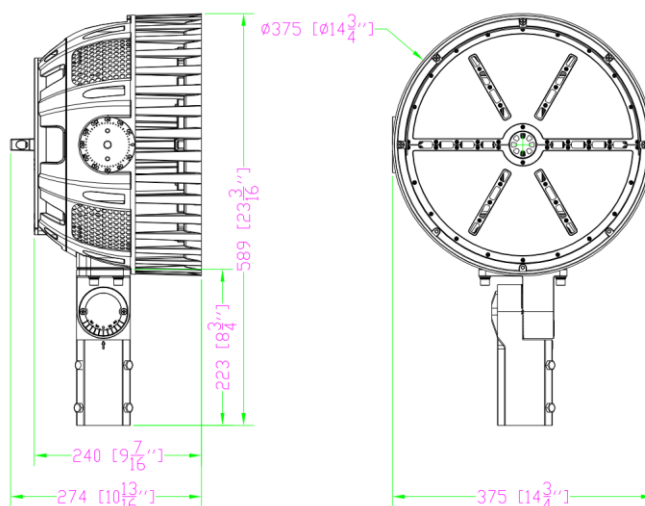

DIMENSIONS

ADVANTAGE

- UL cUL DLC-V5.1(Premium) certificate
- Wattage adjustable
- Input voltage 120-277Vac
- No UV or IR in the beam
- Easy to install and operate
- Energy saving, long lifespan
- Instant start, NO flickering, NO humming
- Green and eco-friendly without mercury
- Output constant current lever can be adjusted through output cable with 0-10V.

APPLICATION

- Gymnasium;
- Square plaza;
- Shipyard, Airport ,wharf;
- High mast and Contour lighting, etc.