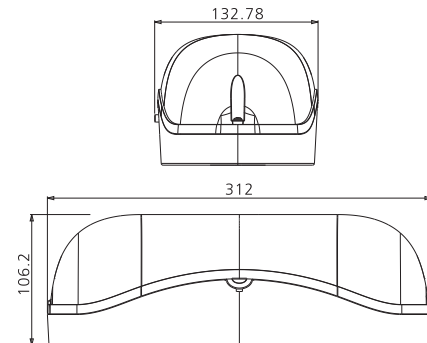

FAMILY: **JLEU5WP**

 NOTES: **IP65 Waterproof, Suitable for outdoor & wet location, U L & cUL Listed**

 TYPE: **WET LOCATION LED EMERGENCY LIGHT**
FEATURE

- Injection-molded thermoplastic ABS housing and polycarbonate cover, UL 94V-0 flame rating.
- Innovative, easy installation in minutes
- Suitable for wall and ceiling mount applications
- Universal J-box mounting pattern
- 120V/277VAC Dual voltage operation
- 2X12pcs Super bright 2835 0.5W LED lamp heads for emergency mode, provide more than 400Lm output.
- Built-in 3.6V2000mAh Nickel cadmium battery for minimum 90 minutes emergency operation.
- Maximum 24 hours for full recharge time
- Test switch and charge indicator
- UL and cULus Wet location listed
- 0° to 40°C outdoor damp location listed

ORDERING INFORMATION

FAMILY	HOUSING COLOR			WET LOCATION
JLEU5WP	BLANK(WHITE)	B(BLACK)	G(GREY)	WP(WATERPROOF)

PACKING INFORMATION

MODEL NO.	PACKING INFORMATION	WEIGHTS
JLEU5WP	45.2x34x27.5cm/6pcs	7.2/6.2kgs