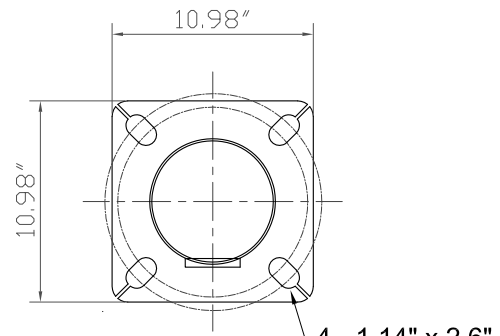

25FT TAPERED ROUND POLE

TEMPLATE

A-A VIEW

ANCHOR BOLTS
4PCS PER POLE

NOTES:

1. MATERIAL: STEEL Q235;
2. ALL DIMENSIONS ARE IN INCHES.
3. SURFACE FINISH: POWDER COATING.
4. MANUFACTURED TO BS EN40;