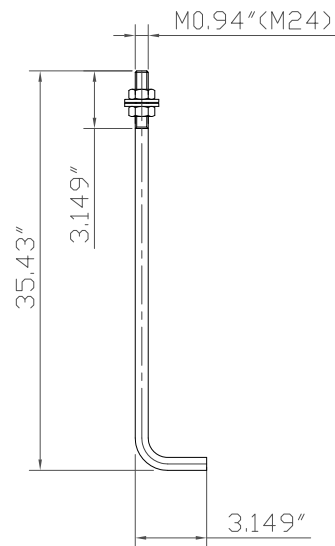

25FT TAPERED ROUND POLE

TEMPLATE

A-A VIEW

ANCHOR BOLTS
4PCS PER POLE

NOTES:

1. MATERIAL: STEEL Q235;
2. ALL DIMENSIONS ARE IN INCHES.
3. SURFACE FINISH: POWDER COATING.
4. MANUFACTURED TO BS EN40;