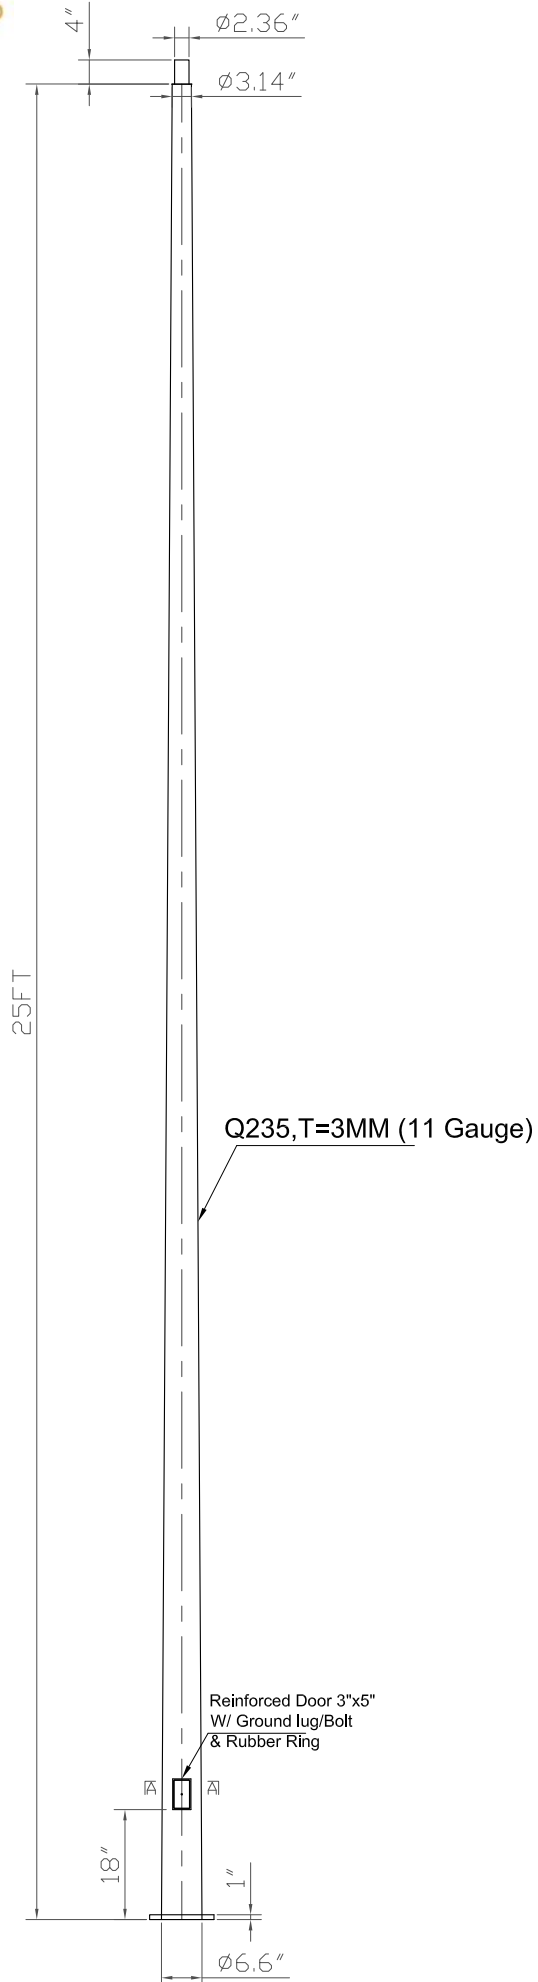

25FT TAPERED ROUND POLE

TEMPLATE

A-A VIEW

ANCHOR BOLTS
4PCS PER POLE

NOTES:

1. MATERIAL: STEEL Q235;
2. ALL DIMENSIONS ARE IN INCHES.
3. SURFACE FINISH: POWDER COATING.
4. MANUFACTURED TO BS EN40;