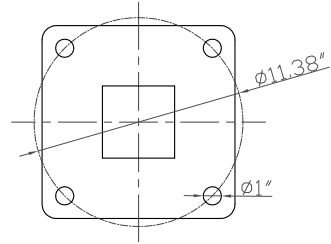

25FT TAPERED ROUND POLE

TEMPLATE

A-A VIEW

ANCHOR BOLTS
4PCS PER POLE

NOTES:

1. MATERIAL: STEEL Q235;
2. ALL DIMENSIONS ARE IN INCHES.
3. SURFACE FINISH: POWDER COATING.
4. MANUFACTURED TO BS EN40;