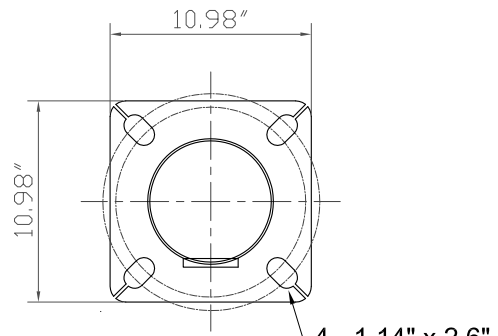

25FT TAPERED ROUND POLE

TEMPLATE

A-A VIEW

ANCHOR BOLTS
4PCS PER POLE

NOTES:

1. MATERIAL: STEEL Q235;
2. ALL DIMENSIONS ARE IN INCHES.
3. SURFACE FINISH: POWDER COATING.
4. MANUFACTURED TO BS EN40;