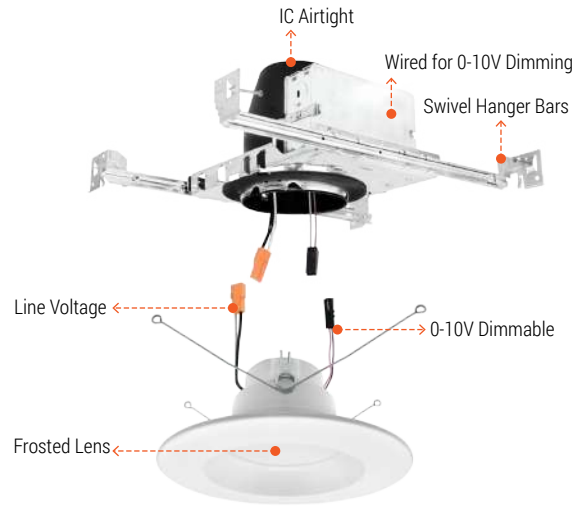

Catalog Number : Project Name : Note : Date : Type :

DESCRIPTION

PC driver housing and Aluminum reflector with architectural white finish.
 Easy clip-in to existing can housing.
 Features color tunable technology lets the user choose between 2700K, 3000K, 3500K, 4000K, or 5000K.
 3 levels of adjustable wattage.
 Damp-location rated, ideal for residential housings, hotels, corridors, home decoration, shopping malls, schools.
 Available size: 4", 6"

ENERGY SAVINGS

80% more energy savings than halogen lamps.

LISTING

ETL Listed.

Catalog Number: Project Name: Note: Date: Type:

Selectable CCT & Wattage

SIZE & DIMENSION

RECOMMENDED DIMMER