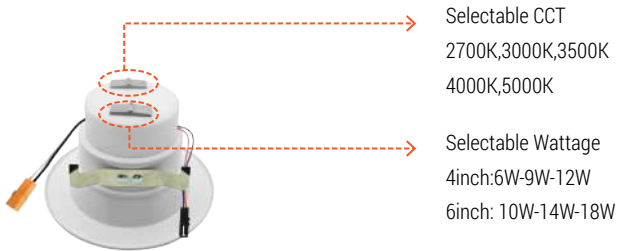

Catalog Number : Project Name : Note : Date : Type :

DESCRIPTION

PC driver housing and Aluminum reflector with architectural white finish.
 Easy clip-in to existing can housing.
 Features color tunable technology lets the user choose between 2700K, 3000K, 3500K, 4000K, or 5000K.
 3 levels of adjustable wattage.
 Damp-location rated, ideal for residential housings, hotels, corridors, home decoration, shopping malls, schools.
 Available size: 4", 6"

ENERGY SAVINGS

80% more energy savings than halogen lamps.

LISTING

ETL Listed.

Catalog Number: Project Name: Note: Date: Type:

Selectable CCT & Wattage

SIZE & DIMENSION

RECOMMENDED DIMMER