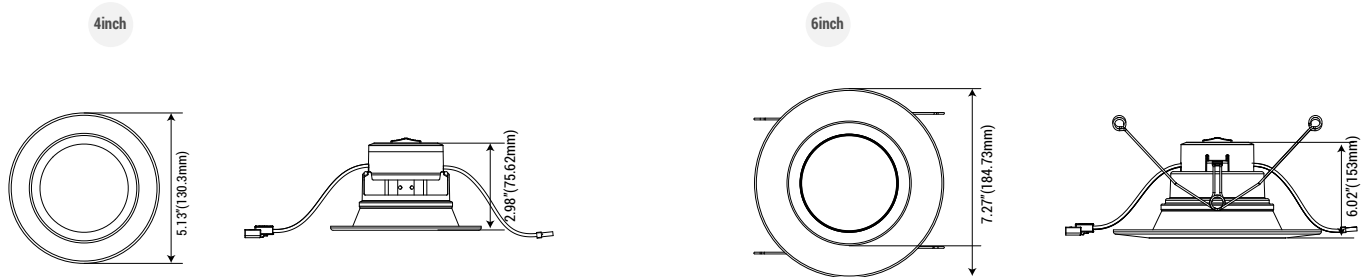

ENERGY SAVINGS

80% more energy savings than halogen lamps.

LISTING

ETL Listed.

Catalog Number: Project Name: Note: Date: Type:

Selectable CCT & Wattage

SIZE & DIMENSION

RECOMMENDED DIMMER