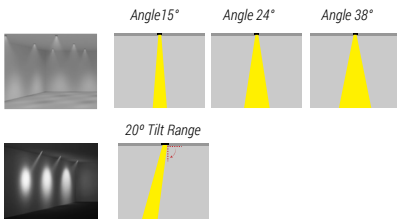

With adjustable colors, 360° rotation, 20° tilt, and narrow beam angles of 15°, 24°, 38° to highlight architectural or artistic elements in your home.

Ideal for boLiving room, bedroom, kitchen, washroom, school, university, hospital, hotel, conference, meeting room, show room, showcase;

MODEL	WATTAGE	LUMEN
3EGCT24GWBST-D	24W	1600lm

FEATURES

- Professional optical lens, uniform light
- Powder coated surface treatment is durable and not easy to fall off
- Excellent aluminum reflector offers even and better light color, bringing visual comfort
- Tilting gimbal light source for directional lighting