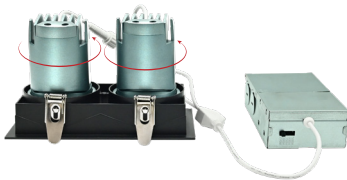

LISTING

ETL Listed.

Catalog Number :	Project Name :	Note :	Date :	Type :
------------------	----------------	--------	--------	--------

360° Rotation

20° Tilt Range

Narrow light angle optional: 15°, 24°, 38°

Finishing section trims are durable die cast aluminum with precision painted finish.

Size	Dimension	Power	Hole Cutout
3inch		24W	

RECOMMENDED DIMMER

LUTRON				LEVITON
CTCL-153PDH-WH	DVCL-153P	CT-103PR-WH	DVRF-6L	RNL06 DSL06
TGCL-153PH-LA	MSCL-OP153M	MACL-153MA	CTCL-150H	
SLV-600P-AL	PD-6WCL	RCL-153RNL		