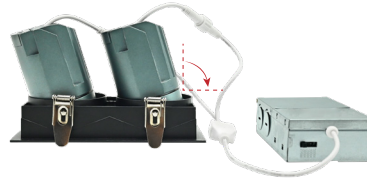

MODEL	WATTAGE	LUMEN
3EGCT24GWBST-D	24W	1600lm

FEATURES

- Professional optical lens, uniform light
- Powder coated surface treatment is durable and not easy to fall off
- Excellent aluminum reflector offers even and better light color, bringing visual comfort
- Tilting gimbal light source for directional lighting

LISTING

ETL Listed.

Catalog Number :	Project Name :	Note :	Date :	Type :
------------------	----------------	--------	--------	--------

360° Rotation

20° Tilt Range

Narrow light angle optional: 15°, 24°, 38°

Finishing section trims are durable die cast aluminum with precision painted finish.

Size	Dimension	Power	Hole Cutout
3inch		24W	

RECOMMENDED DIMMER

LUTRON				LEVITON
CTCL-153PDH-WH	DVCL-153P	CT-103PR-WH	DVRF-6L	RNL06 DSL06
TGCL-153PH-LA	MSCL-OP153M	MACL-153MA	CTCL-150H	
SLV-600P-AL	PD-6WCL	RCL-153RNL		