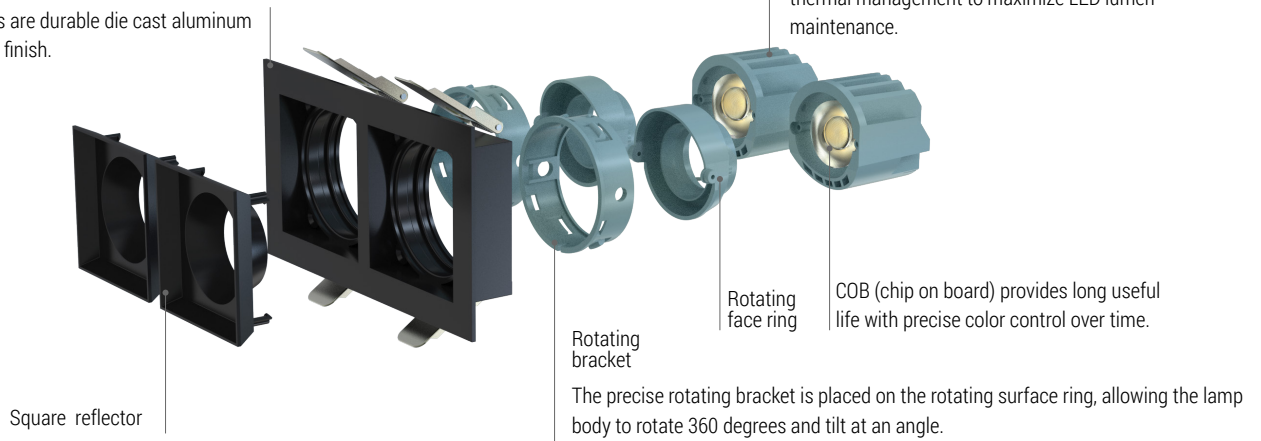

LISTING

ETL Listed.

Catalog Number :	Project Name :	Note :	Date :	Type :
------------------	----------------	--------	--------	--------

360° Rotation

20° Tilt Range

Narrow light angle optional: 15°, 24°, 38°

Finishing section trims are durable die cast aluminum with precision painted finish.

Size	Dimension	Power	Hole Cutout
3inch		24W	

RECOMMENDED DIMMER

LUTRON				LEVITON
CTCL-153PDH-WH	DVCL-153P	CT-103PR-WH	DVRF-6L	RNL06 DSL06
TGCL-153PH-LA	MSCL-OP153M	MACL-153MA	CTCL-150H	
SLV-600P-AL	PD-6WCL	RCL-153RNL		