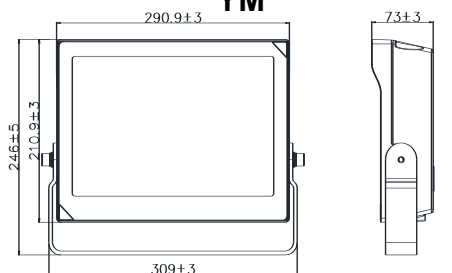

“g” can be any numbers for CCT.30/40/50=3000K/4000K/5000K

DIMENSIONS

AM

YM

FM

ADVANTAGE

- UL cUL certificate.
- IP65 driver, input voltage 120-277VAC
- No UV or IR in the beam.
- Easy to install and operate.
- Energy saving, long lifespan.
- Light is soft and uniform, safe to eyes.
- Instant start, NO flickering, NO humming.
- Green and eco-friendly without mercury.