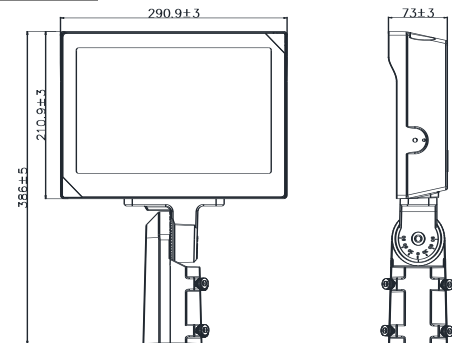

DIMENSIONS

AM