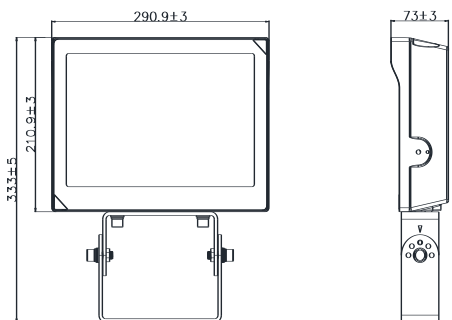

P/N: AST-FL19-150WBH8DA1-abcdeg

Note:

AST = Company name

FL19 = Product series, LED Flood Light

150W = Rating Power

B = LED manufacturer, Lumileds 2835

H8 = Diffuser light angle type, 7H7V

D = Double color temperature

A1 = Version number

“a” can be any two letters for lamp colors;

“b” can be “P” or blank for photocontrol type provided or not;

“c” can be “10SP”, “20SP” or blank for Surge protector type provided or not;

“d” can be “M” or blank for sensor type provided or not;

“e” can be “AM”, “AM2”, “AM3”, “DM”, “YM”, “A&DM”, “AF1”, “AF2” or “FM”, for bracket type;

“g” can be any numbers for CCT.30/40/50=3000K/4000K/5000K

DIMENSIONS

YM

ADVANTAGE

- UL cUL certificate.
- IP65 driver, input voltage 120-277VAC
- No UV or IR in the beam.
- Easy to install and operate.
- Energy saving, long lifespan.
- Light is soft and uniform, safe to eyes.
- Instant start, NO flickering, NO humming.
- Green and eco-friendly without mercury.

APPLICATION

- Outdoor basketball court, tennis court.
- Badminton court, the football field.
- The school playground, stadium.
- Community leisure entertainment plaza,
- Warehouse, factory and workshops;
- Highway toll station;
- Meeting room, exhibition hall;
- Gymnasium and supermarkets, etc. plaza