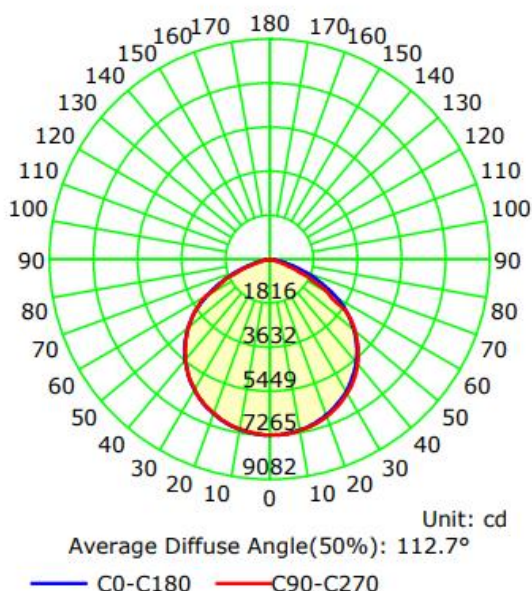

150W = Rating Power

B = LED manufacturer, Lumileds 2835

H8 = Diffuser light angle type, 7H7V

D = Double color temperature

A1 = Version number

“a” can be any two letters for lamp colors;

“b” can be “P” or blank for photocontrol type provided or not;

LIGHT DISTRIBUTION TESTING PARAMETERS

Luminaire Property

Luminaire Manufacturer:
 Luminaire Category:
 Lamp Catalog:
 Number of Lamps:
 Luminous Length (mm):
 Luminous Height (mm):
 Current: 1.260 A
 Power Factor: 0.994

Luminaire Description:
 Lamp Description:
 Lumens per Lamp:
 Luminous Width (mm):
 Voltage: 120.0 V
 Power: 150.26 W

Photometric Results

IES Classification: Type II
 Total Rated Lamp Lumens: 19591.7 lm
 Efficiency: 100%
 Upward Ratio: 0%
 C0r0 Intensity: 7249.07 cd
 Pos of Max. Intensity: H157.5 V2
 Beam Angle(C0/C180,C90/C270,C45/C225,C135/315): 113.2, 112.3, 114.5, 114.4

Longitudinal Classification: Very Short
 Measurement Flux: 19591.7 lm
 Downward Ratio: 100%
 Luminaire Efficacy Rating (LER): 130.44
 Max. Intensity: 7265.76 cd

Luminous Intensity Distribution Curve

Illuminance at a Distance