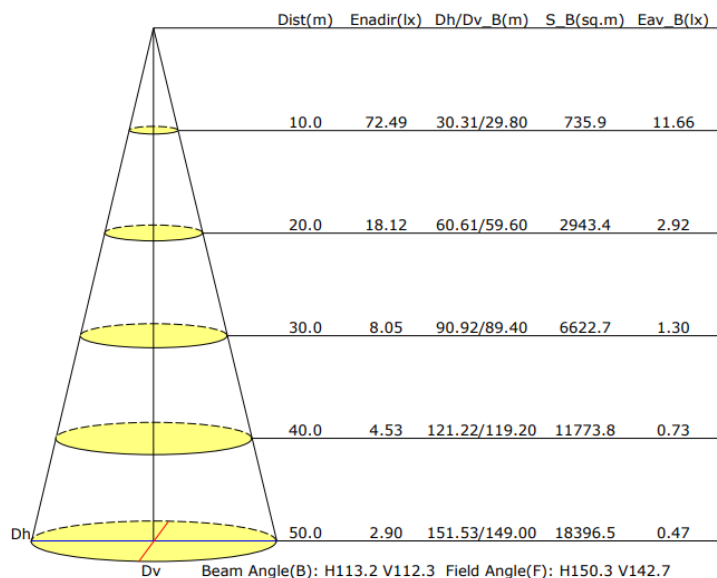

LIGHT DISTRIBUTION TESTING PARAMETERS

Luminaire Property

Luminaire Manufacturer:
 Luminaire Category:
 Lamp Catalog:
 Number of Lamps:
 Luminous Length (mm):
 Luminous Height (mm):
 Current: 1.260 A
 Power Factor: 0.994

Luminaire Description:
 Lamp Description:
 Lumens per Lamp:
 Luminous Width (mm):
 Voltage: 120.0 V
 Power: 150.26 W

Photometric Results

IES Classification: Type II
 Total Rated Lamp Lumens: 19591.7 lm
 Efficiency: 100%
 Upward Ratio: 0%
 C0r0 Intensity: 7249.07 cd
 Pos of Max. Intensity: H157.5 V2
 Beam Angle(C0/C180,C90/C270,C45/C225,C135/315): 113.2, 112.3, 114.5, 114.4

Longitudinal Classification: Very Short
 Measurement Flux: 19591.7 lm
 Downward Ratio: 100%
 Luminaire Efficacy Rating (LER): 130.44
 Max. Intensity: 7265.76 cd

Luminous Intensity Distribution Curve

Illuminance at a Distance