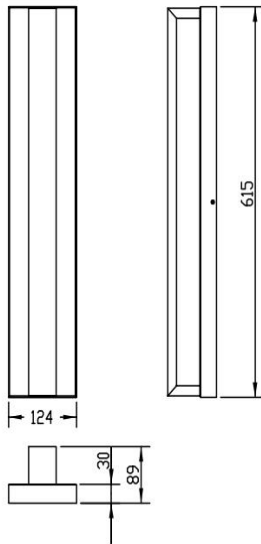

24-Inch LED RGBCW Wall Fixture Specification

Description

Goldsuno 24 inch modern light fixture adopts a stylish and simple appearance design, which adds a modern sense to the building wall, presents a unique lighting effect when lighting. It is great ideal for garden, corridor, patio, any more exterior application.

【Scheduled On-Off】 Enjoy the benefits of smart living by scheduling your lights to wake you up in the morning, to turn on when you arrive ho

Dimension Drawing

Unit: mm

Specification

Input Power	24W
Input Voltage:	100-277V
Lumen	650LM
Halogen Equivalent	65W
CRI	>80Ra
Material	Aluminium + PC
LED Chip	SMD2835
Color Temperature	RGB+C+W
Dimension	615*125*88.5mm
IP Rating	IP65 waterproof
Housing Color	Brown/ Black
Working Temp	-4F to 104F
Warranty	3 Years
Lamp Life	36000hrs
Certification	ETL , cETL