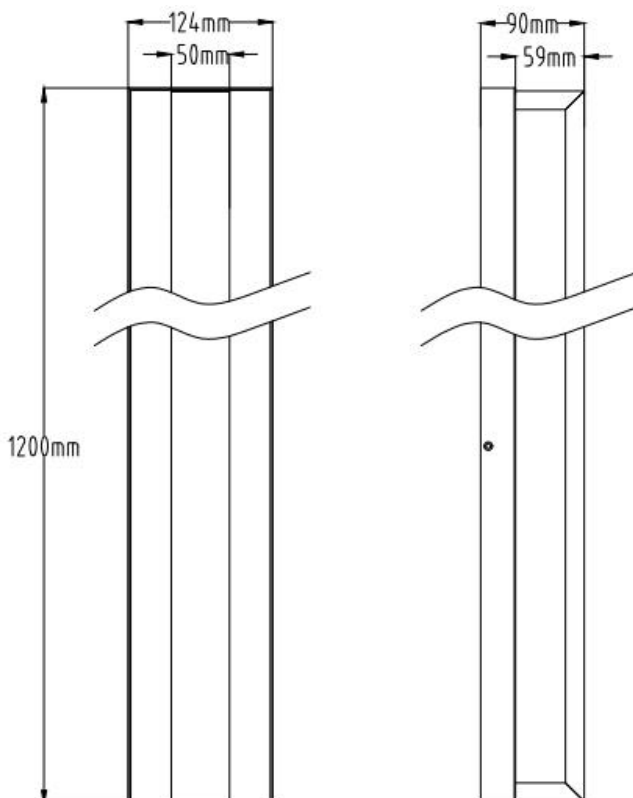

48 Inch LED Wall Fixture Specification

Description

Goldsuno 48 inch modern light fixture adopts a stylish and simple appearance design, which adds a modern sense to the building wall, presents a unique lighting effect when lighting. It is a great ideal for your garden, corridor, patio, any more exterior application.

Material: Aluminum + Steel + PC

Item No. : JXL-BD48-BM24W-5CCT

Dimension Drawing

Specification

Input Power	24W
Input Voltage:	100-277V
Lumen	1000LM
Halogen Equivalent	100W
CRI	>80Ra
Material	Aluminium + PC
LED Chip	SMD2835
Color Temperature	5CCT Tunable (27K/30K/35K/40K/50K)
Dimension	1200*124*90mm
IP Rating	IP65 waterproof
Housing Color	Black / Oil Brush
Working Temp	-4F to 104F
Warranty	3 Years
Lamp Life	30000hrs
Certification	ETL , cETL