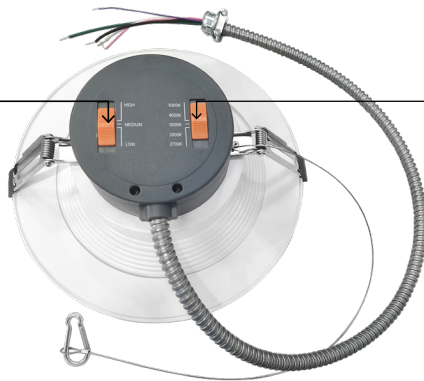

FEATURES

- High luminous efficacy, up to 100LM/W
- High quality Aluminium shell with frosted PC diffuser
- Color removable trim available (sold separately): Brushed nickel, Black, Bronze

INSTALLATION

Easy fit installation, spring-action housing clips. Suitable for most new constructions.

Products view

Selectable wattage

- 4inch:6W-9W-12W
- 6inch:12W-17W-22W
- 8inch:17W-24W-30W
- 10inch:22W-30W-38W

Selectable CCT

2700K, 3000K, 3500K, 4000K, 5000K

DIMENSION

SIZE	HOLE SIZE
4inch	4 21/64"(110mm)
6inch	6 19/64" (160mm)
8inch	8 5/64"(205mm)
10inch	8 31/32"(228mm)