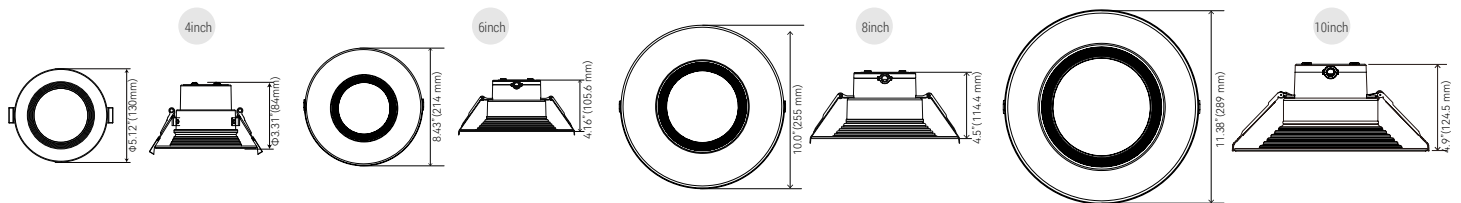

Products view

Selectable wattage

- 4inch:6W-9W-12W
- 6inch:12W-17W-22W
- 8inch:17W-24W-30W
- 10inch:22W-30W-38W

Selectable CCT

2700K, 3000K, 3500K, 4000K, 5000K

DIMENSION

SIZE	HOLE SIZE
4inch	4 21/64"(110mm)
6inch	6 19/64" (160mm)
8inch	8 5/64"(205mm)
10inch	8 31/32"(228mm)