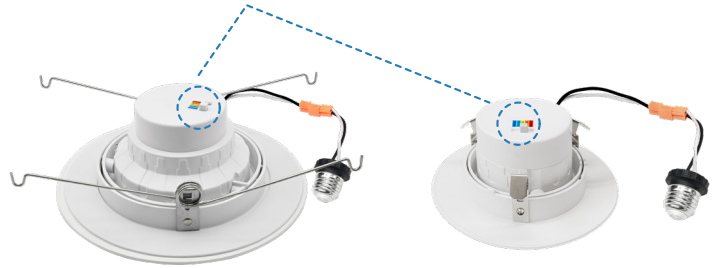

Gimbal Retrofit Kit Series

5CCT Gimbal Retrofit Kit Downlight

Catalog Number : Project Name : Note : Date : Type :

DESCRIPTION

With a swiveling lens, this LED Gimbal Downlight offers the ability to focus light on artwork, walls, and sculptures in your home or office. Tilt the optic 60° and swivel a full 360°.

FEATURES

- Retrofits in existing incandescent can housing
- E26 screw base adapter connects directly to standard socket
- 90+ CRI, superior color rendering performance
- with an E26 base adapter and spring clips, which makes the installation extremely easy

Specification subject to change without notice

Gimbal Retrofit Kit Series

5CCT Gimbal Retrofit Kit Downlight

Catalog Number : Project Name : Note : Date : Type :

Maximum angle in vertical direction: 60°

Maximum angle in horizontal direction: 360°

Selectable 5CCT: 2700K,3000K,3500K,4000K,5000K

SIZE & DIMENSION

RECOMMENDED DIMMER

LUTRON				LEVITON	
TG-600PR-WH	TGCL-153PH-LA	SCL-153PH-WH	MSCL-OP153M	6672	
S-600PR-WH	SLV-600P-AL	GT-600P	MACL-153M//MA-R	6674	RNL06
CTCL-153PDH-WH	DV-600PR-WH	DVCL-153P	PD-6WCL	DSL06	IPL06