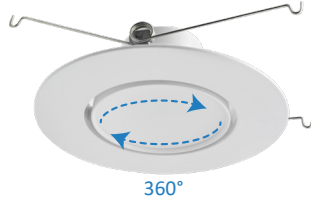

Gimbal Retrofit Kit Series

5CCT Gimbal Retrofit Kit Downlight

Catalog Number : Project Name : Note : Date : Type :

DESCRIPTION

With a swiveling lens, this LED Gimbal Downlight offers the ability to focus light on artwork, walls, and sculptures in your home or office. Tilt the optic 60° and swivel a full 360°.

Specification subject to change without notice

Gimbal Retrofit Kit Series

5CCT Gimbal Retrofit Kit Downlight

Catalog Number : Project Name : Note : Date : Type :

Maximum angle in vertical direction: 60°

Maximum angle in horizontal direction: 360°