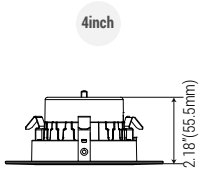

SIZE & DIMENSION

RECOMMENDED DIMMER

LUTRON				LEVITON	
TG-600PR-WH	TGCL-153PH-LA	SCL-153PH-WH	MSCL-OP153M	6672	
S-600PR-WH	SLV-600P-AL	GT-600P	MACL-153M//MA-R	6674	RNL06
CTCL-153PDH-WH	DV-600PR-WH	DVCL-153P	PD-6WCL	DSL06	IPL06