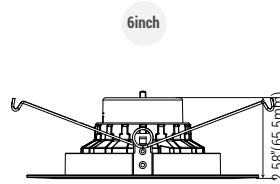

SIZE & DIMENSION

RECOMMENDED DIMMER

LUTRON				LEVITON	
TG-600PR-WH	TGCL-153PH-LA	SCL-153PH-WH	MSCL-OP153M	6672	
S-600PR-WH	SLV-600P-AL	GT-600P	MACL-153M//MA-R	6674	RNL06
CTCL-153PDH-WH	DV-600PR-WH	DVCL-153P	PD-6WCL	DSL06	IPL06