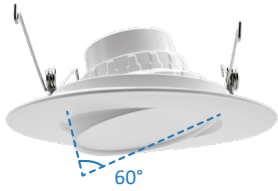

Gimbal Retrofit Kit Series

5CCT Gimbal Retrofit Kit Downlight

Catalog Number : Project Name : Note : Date : Type :

DESCRIPTION

With a swiveling lens, this LED Gimbal Downlight offers the ability to focus light on artwork, walls, and sculptures in your home or office. Tilt the optic 60° and swivel a full 360°.

Specification subject to change without notice

Gimbal Retrofit Kit Series

5CCT Gimbal Retrofit Kit Downlight

Catalog Number : Project Name : Note : Date : Type :

Maximum angle in vertical direction: 60°

Maximum angle in horizontal direction: 360°