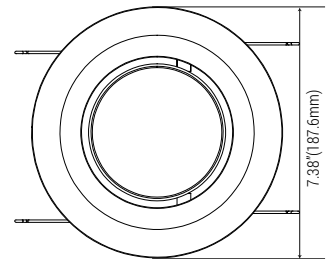

SIZE & DIMENSION

RECOMMENDED DIMMER

LUTRON				LEVITON	
TG-600PR-WH	TGCL-153PH-LA	SCL-153PH-WH	MSCL-OP153M	6672	
S-600PR-WH	SLV-600P-AL	GT-600P	MACL-153M//MA-R	6674	RNL06
CTCL-153PDH-WH	DV-600PR-WH	DVCL-153P	PD-6WCL	DSL06	IPL06