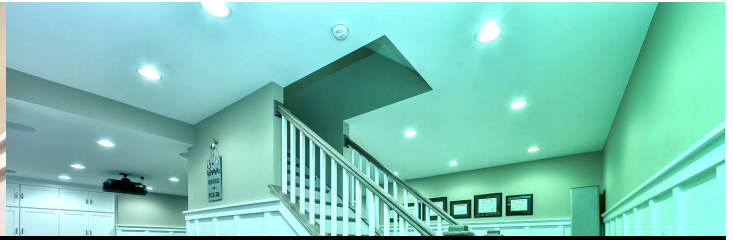

Smart Series

Smart Round Slim panel

Catalog Number: Project Name: Note: Date: Type:

Color: Warm White+Cold White
Brightness can be adjusted from 1% to 100%.

Color: RGB
Brightness can be adjusted from 1% to 100%.