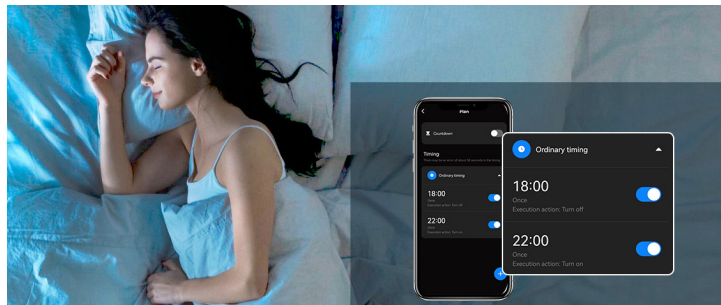

## Smart Round Slim panel

Catalog Number:      Project Name:      Note:      Date:      Type:

Color: Warm White+Cold White  
Brightness can be adjusted from 1% to 100%.

Color: RGB  
Brightness can be adjusted from 1% to 100%.

Control the light in groups.

Work with Amazon Alexa / Google Home.

Timer function, setting lights on/off automatically.

Multi preset scene modes and DIY scenes to fits any occasions.