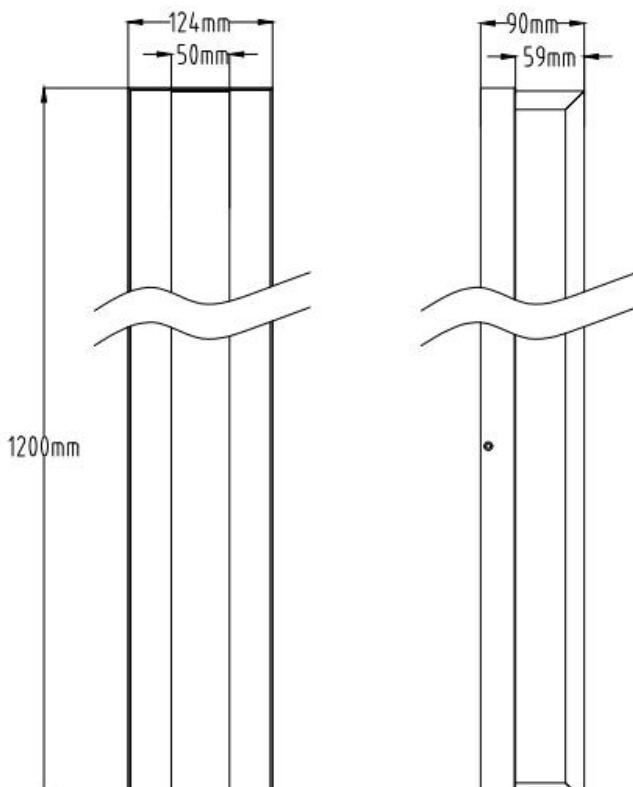

## 48 Inch LED Wall Fixture Specification

### Dimension Drawing

### Specification

<b>Input Power</b>	<b>24W</b>
<b>Input Voltage:</b>	100-277V
<b>Lumen</b>	<b>1000LM</b>
<b>Halogen Equivalent</b>	<b>100W</b>
<b>CRI</b>	>80Ra
<b>Material</b>	Aluminium + PC
<b>LED Chip</b>	SMD2835
<b>Color Temperature</b>	5CCT Tunable (27K/30K/35K/40K/50K)
<b>Dimension</b>	1200*124*90mm
<b>IP Rating</b>	IP65 waterproof
<b>Housing Color</b>	Black / Oil Brush
<b>Working Temp</b>	-4F to 104F
<b>Warranty</b>	3 Years
<b>Lamp Life</b>	30000hrs
<b>Certification</b>	ETL , cETL