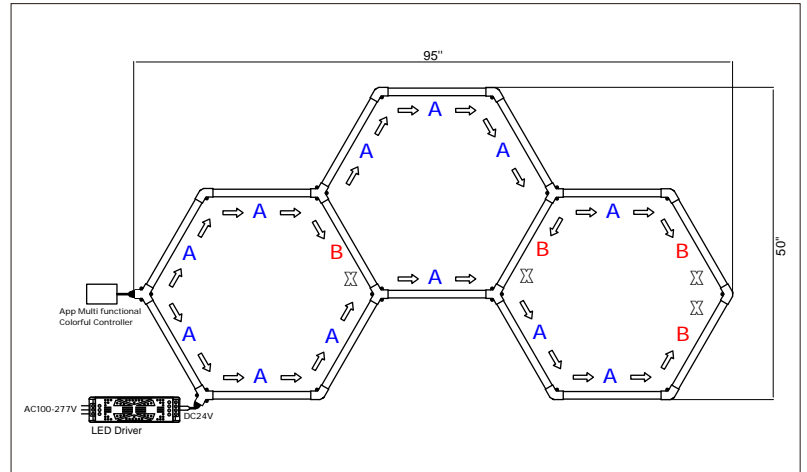

## Specification Parameter

| Item No      | Description  | Material  | Package Incl.       | Power   | Notes   |
|--------------|--|---|---------------------|---|---|
| ZS-2HEXS-RGB | Size: 38.6" x 66.5"<br>Design: 2hexs<br>Input: AC100-277V<br>Tube width: 0.86"(22mm)<br>CCT: RGB<br>5 years warranty | Full PC Housing<br>Aluminum PCB inside<br>IP44 for Car workshop | 17.3"(440mm): 11pcs | 17.3"(440mm): 4-6w/pc<br>Total Power <b>66W</b> | All mounting accessories and power cord included.<br><br>List<br>-120°V Connector 6PCS<br>-120°Y Connector 4PCS<br>-Zip ties 12pcs<br>-Anchoring and screws 11pcs<br>-Nuts 3pcs<br>-1.5Ft power cord 1pcs<br>-5Ft power cord with plug 1pcs |

## Specification Parameter

| Item No      | Description  | Material  | Package Incl.       | Power  | Notes   |
|--------------|--|---|---------------------|--|---|
| ZS-3HEXS-RGB | Size: 50" x 95"<br>Design: 3hexs<br>Input: AC100-277V<br>Tube width: 0.86"(22mm)<br>CCT: RGB<br>5 years warranty | Full PC Housing<br>Aluminum PCB inside<br>IP44 for Car workshop | 17.3"(440mm): 16pcs | 17.3"(440mm): 4-6w/pc<br>Total Power <b>100W</b> | All mounting accessories and power cord included.<br><br>List<br>-120°V Connector 8PCS<br>-120°Y Connector 6PCS<br>-Zip ties 17pcs<br>-Anchoring and screws 15pcs<br>-Nuts 3pcs<br>-1.5Ft power cord 1pcs<br>-5Ft power cord with plug 1pcs |