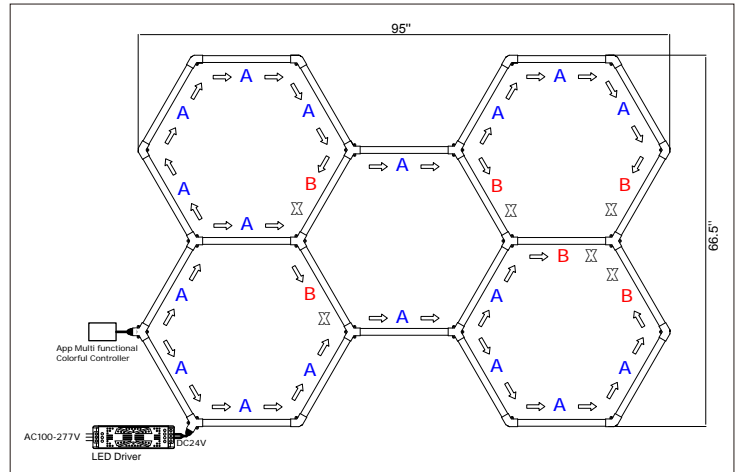

Led Hexagon Light

Integrated T8 linked with internal driver, Surface mounted: Car Garage, Auto Beauty shop, Gym Basement