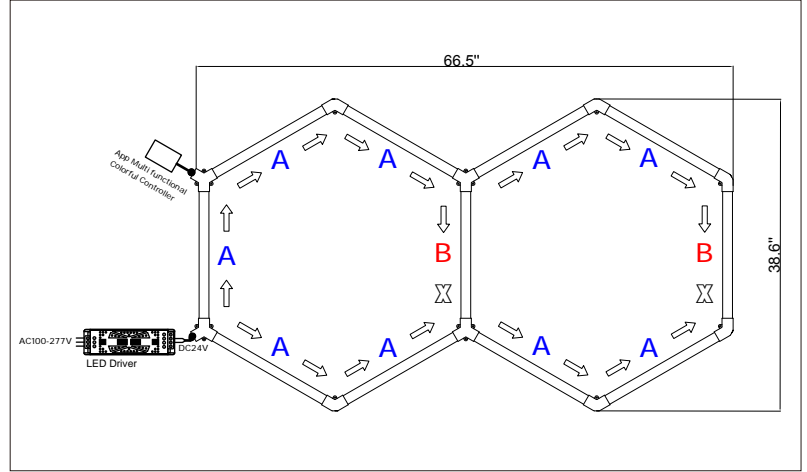

## Specification Parameter

| Item No      | Description  | Material  | Package Incl.       | Power   | Notes   |
|--------------|--|---|---------------------|---|---|
| ZS-2HEXS-RGB | Size: 38.6" x 66.5"<br>Design: 2hexs<br>Input: AC100-277V<br>Tube width: 0.86"(22mm)<br>CCT: RGB<br>5 years warranty | Full PC Housing<br>Aluminum PCB inside<br>IP44 for Car workshop | 17.3"(440mm): 11pcs | 17.3"(440mm): 4-6w/pc<br>Total Power <b>66W</b> | All mounting accessories and power cord included.<br><br>List<br>-120°V Connector 6PCS<br>-120°Y Connector 4PCS<br>-Zip ties 12pcs<br>-Anchoring and screws 11pcs<br>-Nuts 3pcs<br>-1.5Ft power cord 1pcs<br>-5Ft power cord with plug 1pcs |

## Specification Parameter

| Item No      | Description  | Material  | Package Incl.       | Power  | Notes   |
|--------------|--|---|---------------------|--|---|
| ZS-3HEXS-RGB | Size: 50" x 95"<br>Design: 3hexs<br>Input: AC100-277V<br>Tube width: 0.86"(22mm)<br>CCT: RGB<br>5 years warranty | Full PC Housing<br>Aluminum PCB inside<br>IP44 for Car workshop | 17.3"(440mm): 16pcs | 17.3"(440mm): 4-6w/pc<br>Total Power <b>100W</b> | All mounting accessories and power cord included.<br><br>List<br>-120°V Connector 8PCS<br>-120°Y Connector 6PCS<br>-Zip ties 17pcs<br>-Anchoring and screws 15pcs<br>-Nuts 3pcs<br>-1.5Ft power cord 1pcs<br>-5Ft power cord with plug 1pcs |