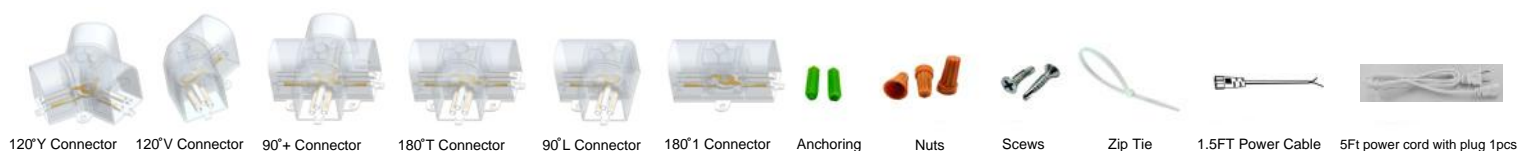

Specification Parameter

Item No	Description	Material	Package Incl.	Power	Notes
ZS-15HEXS-RGB	Size: 95.7" x 190.5" Design: 15hexs Input: AC100-277V Tube width: 0.86"(22mm) CCT: RGB 5 years warranty	Full PC Housing Aluminum PCB inside IP44 for Car workshop	46.4"(1180mm): 12pcs 17.3"(440mm): 60pcs	46.4"(1180mm): 14-17w/pc 17.3"(440mm): 4-6w/pc Total Power 500W	All mounting accessories and power cord included. List: -120°V Connector 14PCS -120°Y Connector 32PCS -180°I Connector 7PCS -90°L Connector 3PCS -T Connector 2PCS -Zip ties 60pcs -Anchoring and screws 60pcs -Nuts 6pcs -1.5Ft power cord 2pcs -5Ft power cord with plug 2pcs

120°Y Connector   120°V Connector   90°+ Connector   180°T Connector   90°L Connector   180°I Connector   Anchoring   Nuts   Screws   Zip Tie   1.5FT Power Cable   5Ft power cord with plug 1pcs