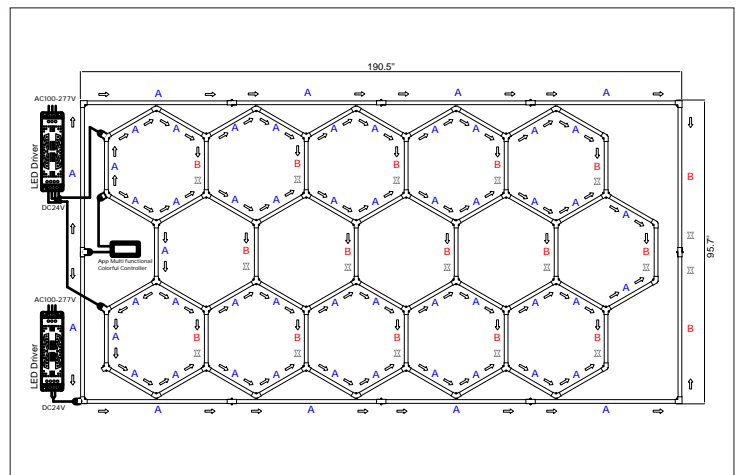

## Specification Parameter

| Item No      | Description  | Material  | Package Incl.       | Power  | Notes   |
|--------------|--|---|---------------------|--|---|
| ZS-3HEXS-RGB | Size: 50" x 95"<br>Design: 3hexs<br>Input: AC100-277V<br>Tube width: 0.86"(22mm)<br>CCT: RGB<br>5 years warranty | Full PC Housing<br>Aluminum PCB inside<br>IP44 for Car workshop | 17.3"(440mm): 16pcs | 17.3"(440mm): 4-6w/pc<br>Total Power <b>100W</b> | All mounting accessories and power cord included.<br><br>List<br>-120°V Connector 8PCS<br>-120°Y Connector 6PCS<br>-Zip ties 17pcs<br>-Anchoring and screws 15pcs<br>-Nuts 3pcs<br>-1.5Ft power cord 1pcs<br>-5Ft power cord with plug 1pcs |

## Specification Parameter

| Item No      | Description  | Material  | Package Incl.       | Power  | Notes   |
|--------------|--|---|---------------------|--|---|
| ZS-5HEXS-RGB | Size: 66.5" x 95"<br>Design: 5hexs<br>Input: AC100-277V<br>Tube width: 0.86"(22mm)<br>CCT: RGB<br>5 years warranty | Full PC Housing<br>Aluminum PCB inside<br>IP44 for Car workshop | 17.3"(440mm): 24pcs | 17.3"(440mm): 4-6w/pc<br>Total Power <b>150W</b> | All mounting accessories and power cord included.<br><br>List<br>-120°V Connector 10PCS<br>-120°Y Connector 10PCS<br>-Zip ties 25pcs<br>-Anchoring and screws 21pcs<br>-Nuts 3pcs<br>-1.5Ft power cord 1pcs<br>-5Ft power cord with plug 1pcs |