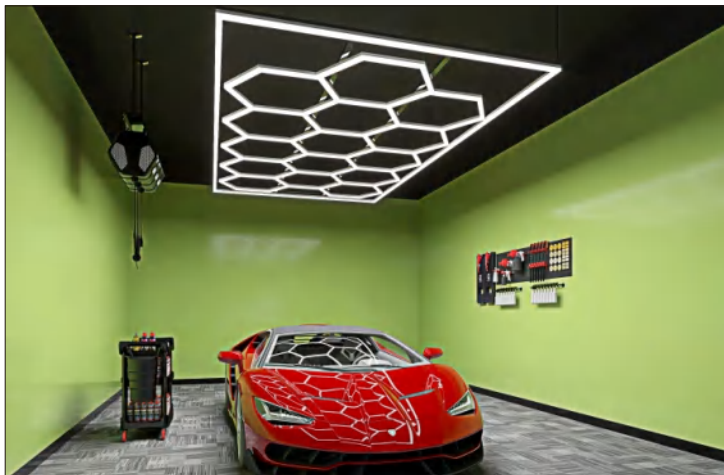

Specification Parameter

Item No	Description	Material	Package Incl.	Power	Notes
ZS-5HEXS-RGB	Size: 66.5" x 95" Design: 5hexs Input: AC100-277V Tube width: 0.86"(22mm) CCT: RGB 5 years warranty	Full PC Housing Aluminum PCB inside IP44 for Car workshop	17.3"(440mm): 24pcs	17.3"(440mm): 4-6w/pc Total Power 150W	All mounting accessories and power cord included. List -120°V Connector 10PCS -120°Y Connector 10PCS -Zip ties 25pcs -Anchoring and screws 21pcs -Nuts 3pcs -1.5Ft power cord 1pcs -5Ft power cord with plug 1pcs