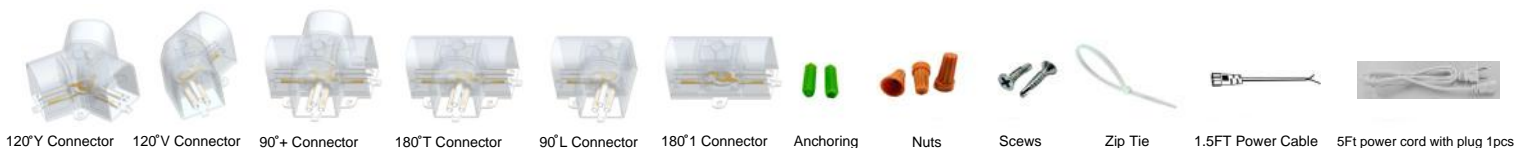

# Led Hexagon Light

Integrated T8 linked with internal driver, Surface mounted: Car Garage, Auto Beauty shop, Gym Basement

## Specification Parameter

| Item No      | Description  | Material  | Package Incl.       | Power   | Notes   |
|--------------|--|---|---------------------|---|---|
| ZS-2HEXS-RGB | Size: 38.6" x 66.5"<br>Design: 2hexs<br>Input: AC100-277V<br>Tube width: 0.86"(22mm)<br>CCT: RGB<br>5 years warranty | Full PC Housing<br>Aluminum PCB inside<br>IP44 for Car workshop | 17.3"(440mm): 11pcs | 17.3"(440mm): 4-6w/pc<br>Total Power <b>66W</b> | All mounting accessories and power cord included.<br><br>List<br>-120°V Connector 6PCS<br>-120°Y Connector 4PCS<br>-Zip ties 12pcs<br>-Anchoring and screws 11pcs<br>-Nuts 3pcs<br>-1.5Ft power cord 1pcs<br>-5Ft power cord with plug 1pcs |

## Specification Parameter

| Item No      | Description  | Material  | Package Incl.       | Power  | Notes   |
|--------------|--|---|---------------------|--|---|
| ZS-3HEXS-RGB | Size: 50" x 95"<br>Design: 3hexs<br>Input: AC100-277V<br>Tube width: 0.86"(22mm)<br>CCT: RGB<br>5 years warranty | Full PC Housing<br>Aluminum PCB inside<br>IP44 for Car workshop | 17.3"(440mm): 16pcs | 17.3"(440mm): 4-6w/pc<br>Total Power <b>100W</b> | All mounting accessories and power cord included.<br><br>List<br>-120°V Connector 8PCS<br>-120°Y Connector 6PCS<br>-Zip ties 17pcs<br>-Anchoring and screws 15pcs<br>-Nuts 3pcs<br>-1.5Ft power cord 1pcs<br>-5Ft power cord with plug 1pcs |