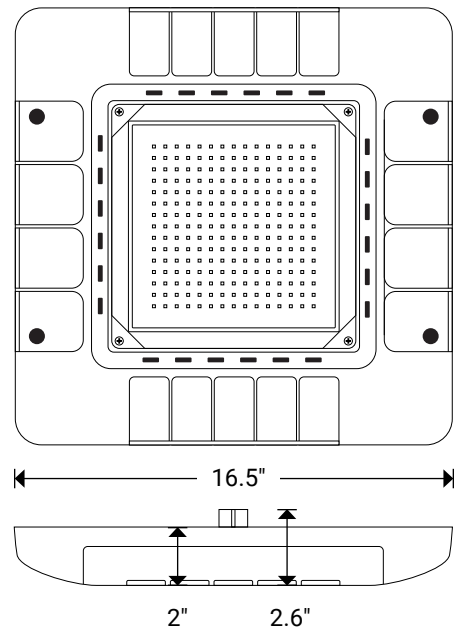

# 300W LED CANOPY LIGHT

Our wattage-selectable Canopy Light is a super powerful light that allows you to choose the wattage that suits your needs best. With the flip of a switch, choose from 200W, 250W, and 300W, for even the darkest of corners. This light is perfect for all outdoor and security settings, providing strong light in 5700K color temperature and 150 LM/W. This light is also dimmable from 0-10V, making it great for outside your home or business. ETL and IP65 watertight and dustproof, and IK08 certified, this light is an ideal modern solution to illuminating commercial spaces like parking lots, gas stations, retail spaces, and more. This light comes with a 5 year warranty and in an attractive white finish.

**Weight:** 14.3 lbs.  
**Dimensions:** 16.5" x 16.5" x 2.6"