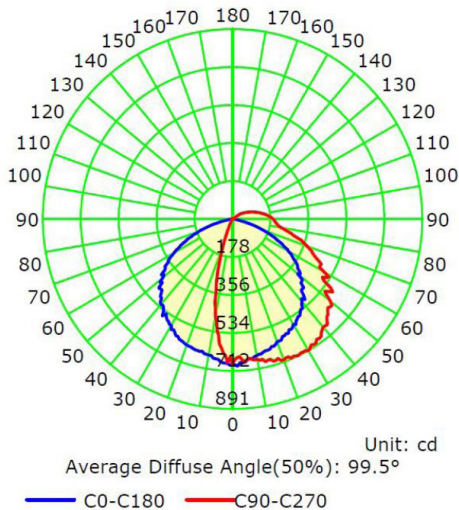

PHOTOMETRICS

Luminous Intensity Distribution Curve