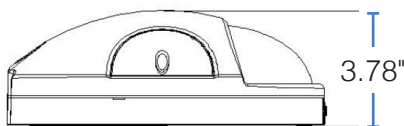

### **DIMENSIONS:**

Length: 10.47"

Height: 3.78"

Width: 6.54"

Weight: 3.22 lb