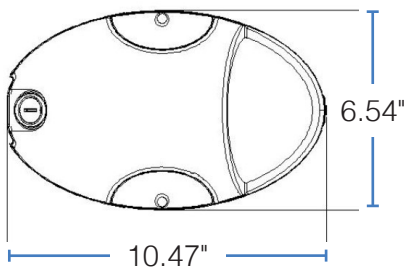

## DIMENSIONS

### **DIMENSIONS:**

Length: 10.47"

Height: 3.78"

Width: 6.54"

Weight: 3.22 lb